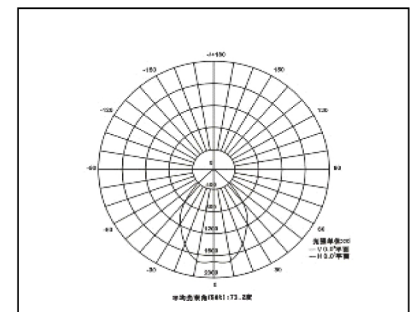

Products features

- High voltage, low current, energy-saving, environment friendly, healthy and saving money;
- Use aluminium alloy material, easy to transport, have uniform light and high effective reflection;
- With PC material, glittering and translucent, easy to transport;
- It's available to hang it up with hook or hanging plate, as well as add pole between the lamp holder and hanging plate(or hook) per requests.

Light Distribution Curve