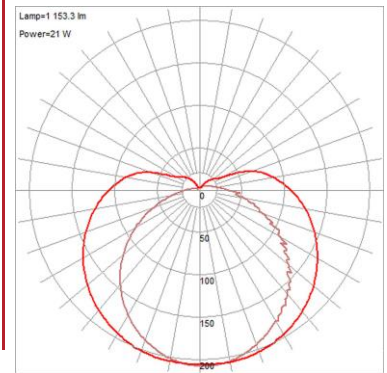

Stock Code: **20106LEDMGEM-SAT/ACR**

Collection: Cove

PRODUCT INFORMATION

Base: 20106 Parent: 20106LEDMGEM
Mounting Type: Wall UPC: 641594247909
Finish: Satin
Diffuser: Acrylic Lens

PRODUCT MEASUREMENTS

FIXTURE**	BACKPLATE / CANOPY**
Length:	Length
Width: 6"	Width: 3.25"
Diameter	Diameter:
Height: 18"	Height: 17.75"
Extension: 4"	
Overall Height:	

Dimmable: No	Nominal Lumens: 1300 Lm
CRI: 90	Delivered Lumens: 1153 Lm
CCT: 3000K	
Recommended Dimmers:	

ADDITIONAL NOTES

Project Name: _____
 Location: _____
 Type: _____
 Quantity: _____
 Notes: _____

LINE DRAWING

IES FILE

In addition to Access Lighting's purchase and warranty terms and conditions, by signing below or placing an order, you agree that you are authorized to bind the entity placing any order and acknowledge the following: All of sizes and measurements are approximate and all images are for illustrative purposes only. In the event of an inconsistency, the "Product Measurements" section controls. There also may be slight differences in the colors and designs compared to the displayed and printed images.