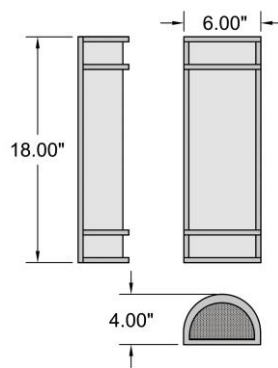

Stock Code: **20106LEDMGEM-SAT/ACR**

Collection: Cove

PRODUCT INFORMATION

Base: 20106 Parent: 20106LEDMGEM
Mounting Type: Wall UPC: 641594247909
Finish: Satin
Diffuser: Acrylic Lens

PRODUCT MEASUREMENTS

FIXTURE**	BACKPLATE / CANOPY**
Length:	Length
Width: 6"	Width: 3.25"
Diameter	Diameter:
Height: 18"	Height: 17.75"
Extension: 4"	
Overall Height:	

TECHNICAL SPECIFICATIONS

SPECIFICATIONS

Frame Material: Metal	
Diffuser Material: Acrylic	
Lamping Type: SSL (Dedicated LED)	Jbox: Standard
Lamping Base: SSL	Lamp Wattage: 20 W
Lamp Quantity: 1	Total Wattage: 20 W
Voltage: 120-277v	Lamps Included: Yes

LINE DRAWING

IES FILE

In addition to Access Lighting's purchase and warranty terms and conditions, by signing below or placing an order, you agree that you are authorized to bind the entity placing any order and acknowledge the following: All of sizes and measurements are approximate and all images are for illustrative purposes only. In the event of an inconsistency, the "Product Measurements" section controls. There also may be slight differences in the colors and designs compared to the displayed and printed images.