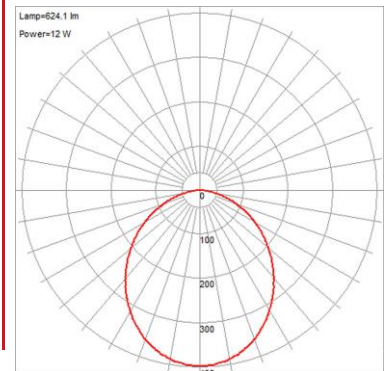

| FIXTURE** | BACKPLATE / CANOPY** |
|-----------------|----------------------|
| Length: | Length |
| Width: | Width: |
| Diameter 7" | Diameter: |
| Height: 1.5" | Height: |
| Extension: | |
| Overall Height: | |

ADDITIONAL NOTES

Project Name: _____
Location: _____
Type: _____
Quantity: _____
Notes: _____

LINE DRAWING

IES FILE

In addition to Access Lighting's purchase and warranty terms and conditions, by signing below or placing an order, you agree that you are authorized to bind the entity placing any order and acknowledge the following: All of sizes and measurements are approximate and all images are for illustrative purposes only. In the event of an inconsistency, the "Product Measurements" section controls. There also may be slight differences in the colors and designs compared to the displayed and printed images.

Signature: _____

Print Name _____ Date: _____

Toll Free 800-828-5483 www.AccessLighting.com

14410 Myford Road, Irvine, CA 92606

** NOTE: All measurements are rounded up to the 1/4 inch. There is no warranty on any replaceable bulbs, even if included with the fixture.
Copyright Access Lighting Corp. All information is subject to change without notice. 7/17/2023 20800LEDD-BRZ_ACR.pdf