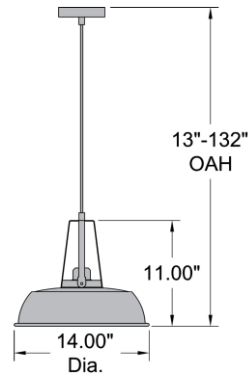

<b>FIXTURE**</b>	<b>BACKPLATE / CANOPY**</b>
Length:	Length
Width:	Width:
Diameter 14"	Diameter: 4.75"
Height: 11"	Height: 1.75"
Extension:	
Overall Height: 13-132"	

**TECHNICAL SPECIFICATIONS**

**SPECIFICATIONS**

**IES FILE**

In addition to Access Lighting's purchase and warranty terms and conditions, by signing below or placing an order, you agree that you are authorized to bind the entity placing any order and acknowledge the following: All of sizes and measurements are approximate and all images are for illustrative purposes only. In the event of an inconsistency, the "Product Measurements" section controls. There also may be slight differences in the colors and designs compared to the displayed and printed images.