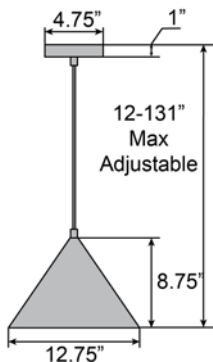

Product Dimensions

| | |
|--------------------------|------------------|
| Fixture | Canopy |
| Length :: | Length :: |
| Width :: | Width :: |
| Diameter :: 12.75 | Diameter :: 4.75 |
| Extension :: | Height :: 1 |
| Height :: 10.5 | |
| Overall Height :: 12-131 | |

Additional Items :: 0

Line Drawing #1

Line Drawing #2

Image Not Available

IES File

Image Not Available

Toll Free 800-828-5483 • www.AccessLighting.com

14410 Myford Road, Irvine, CA 92606