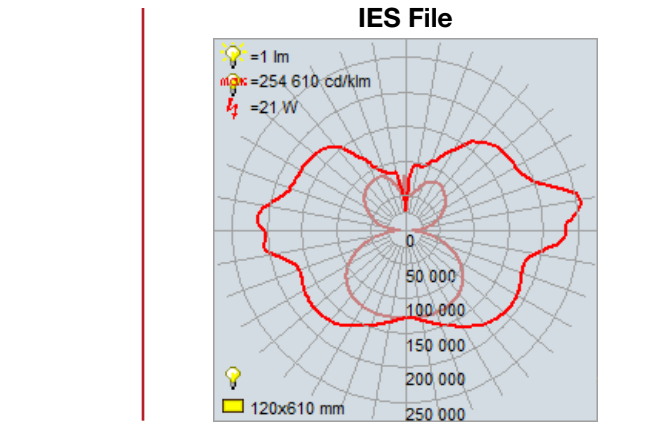

Product Dimensions

Fixture	Canopy
Length ::	Length ::
Width :: 24	Width ::
Diameter ::	Diameter ::
Extension :: 4	Height ::
Height :: 6	
Overall Height ::	

Technical Specifications

Qualifications

Location Rating :: Damp
 Certification :: ETL Listed (US/Canada)
 IES File ::
 JA8 Compliant :: Yes
 Energy Star :: No
 ADA Compliant :: Yes
 Marine Grade :: No
 Emergency Lighting :: No
 Warranty :: 1 Year Limited

Photometrics

CCT :: 3000 K
 CRI :: 90
 Wattage :: 23 W
 Nominal Lumens :: 1600
 Delivered Lumens :: 1586

Recommended Dimmers

(ELV) LUTRON Caseta PD - 6WCL; (ELV) LUTRON Maestro CL MACL-153M; (ELV) LUTRON Maestro MRF2-6CL; (TRIAC) LUTRON Diva DVCL-153P

Additional Items :: 0

Line Drawing #1

Line Drawing #2

Toll Free 800-828-5483 • www.AccessLighting.com

14410 Myford Road, Irvine, CA 92606

The information provided is subject to change without notice. ©2020 Access Lighting Corporation. All Rights Reserved
 Rev. 202105 Filename:: 62592LEDD-MBL_ACR.pdf