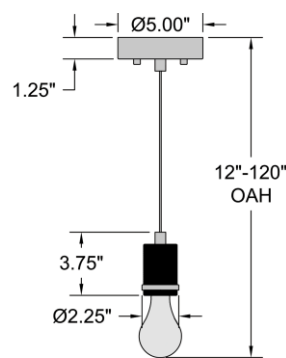

FIXTURE	BACKPLATE / CANOPY
Length:	Length
Width:	Width:
Diameter 2.25"	Diameter: 5"
Height: 7.75"	Height: 1.25"
Extension:	
Overall Height: 12-120"	

TECHNICAL SPECIFICATIONS

SPECIFICATIONS

Frame Material: Steel
Diffuser Material: Glass
Lamping Type: E-26 (Replaceable LED Jbox: Standard
Lamping Base: E-26 Lamp Wattage: 7 W
Lamp Quantity: 1 Total Wattage: 7 W
Voltage: 120v Lamps Included: Yes

ADDITIONAL NOTES

10 feet of black cord included; Custom Finish 5 Piece Minimum Order Quantity

Project Name: _____

Location: _____

Type: _____

Quantity: _____

Notes: _____

LINE DRAWING

IES FILE

In addition to Access Lighting's purchase and warranty terms and conditions, by signing below or placing an order, you agree that you are authorized to bind the entity placing any order and acknowledge the following: All of sizes and measurements are approximate and all images are for illustrative purposes only. In the event of an inconsistency, the "Product Measurements" section controls. There also may be slight differences in the colors and designs compared to the displayed and printed images.