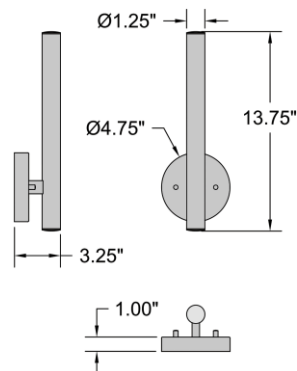

FIXTURE	BACKPLATE / CANOPY
Length:	Length
Width: 1.25"	Width:
Diameter	Diameter: 4.75"
Height: 13.75"	Height:
Extension: 3.25"	
Overall Height:	

TECHNICAL SPECIFICATIONS

SPECIFICATIONS

Frame Material: Aluminum
Diffuser Material: Acrylic
Lamping Type: SSL (Dedicated LED) Jbox: Standard
Lamping Base: SSL Lamp Wattage: 5 W
Lamp Quantity: 2 Total Wattage: 10 W
Voltage: 120v Lamps Included: Yes

ADDITIONAL NOTES

Multi-Directional Mounting; Custom Finish 100 Piece Minimum Order Quantity

Project Name: _____

Location: _____

Type: _____

Quantity: _____

Notes:

LINE DRAWING

IES FILE

In addition to Access Lighting's purchase and warranty terms and conditions, by signing below or placing an order, you agree that you are authorized to bind the entity placing any order and acknowledge the following: All of sizes and measurements are approximate and all images are for illustrative purposes only. In the event of an inconsistency, the "Product Measurements" section controls. There also may be slight differences in the colors and designs compared to the displayed and printed images.