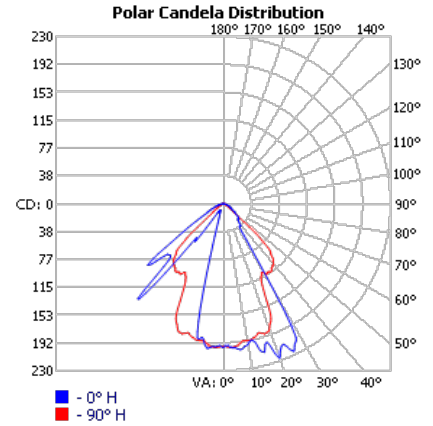

OLLWD & OLLWU LED Wall Cylinder Light

PHOTOMETRICS

To see complete photometric reports or download .ies files for this product, visit Lithonia Lighting's Outdoor LED homepage
Tested in accordance with IESNA LM-79 and LM-80 standards.

OLLWD