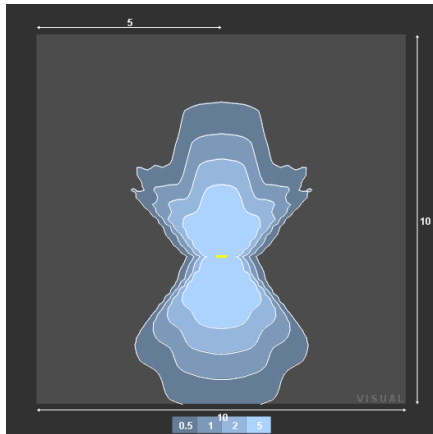

OLLWD & OLLWU LED Wall Cylinder Light

PHOTOMETRICS

To see complete photometric reports or download .ies files for this product, visit Lithonia Lighting's Outdoor LED homepage
Tested in accordance with IESNA LM-79 and LM-80 standards.

OLLWD

OLLWU

OLLWD

Acuity Brands Lighting

LED lighting facts
A Program of the U.S. DOE

Light Output (Lumens)	270
Watts	9
Lumens per Watt (Efficacy)	30

Color Accuracy Color Rendering Index (CRI)	75

Light Color
Correlated Color Temperature (CCT)

4000 (Bright White)

2700K 3000K Bright White 4500K Daylight 6500K

All results are according to IESNA LM-79-2008: Approved Method for the Electrical and Photometric Testing of Solid-State Lighting. The U.S. Department of Energy (DOE) verifies product test data and results.

Visit www.lightingfacts.com for the Label Reference Guide.

Registration Number: NJSM-4KR87Z (6/28/2012)
Model Number: OLLWD
Type: Outdoor wall-mounted porch lights

OLLWU

Acuity Brands Lighting

LED lighting facts
A Program of the U.S. DOE

Light Output (Lumens)	500
Watts	14
Lumens per Watt (Efficacy)	34

Color Accuracy Color Rendering Index (CRI)	74

Light Color
Correlated Color Temperature (CCT)

4000 (Bright White)

2700K 3000K Bright White 4500K Daylight 6500K

All results are according to IESNA LM-79-2008: Approved Method for the Electrical and Photometric Testing of Solid-State Lighting. The U.S. Department of Energy (DOE) verifies product test data and results.

Visit www.lightingfacts.com for the Label Reference Guide.

Registration Number: NJSM-L5HACV (6/25/2012)
Model Number: OLLWU
Type: Outdoor wall-mounted porch lights

OLLWD-OLLWU