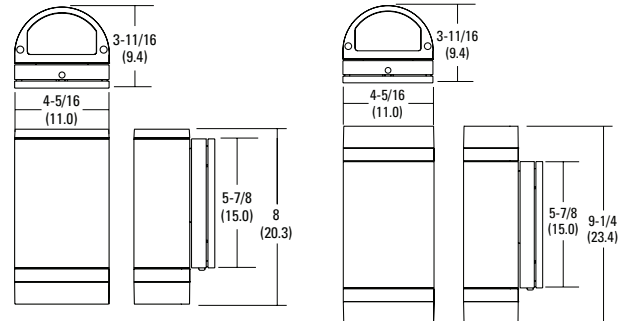

Actual performance may differ as a result of end-user environment and application.

Outdoor General Purpose

OLLWD & OLLWU

LED WALL CYLINDER LIGHT

Specifications

All dimensions are inches (centimeters)

ORDERING INFORMATION