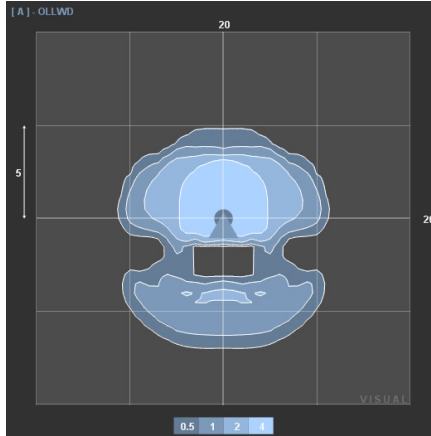

OLLWD & OLLWU LED Wall Cylinder Light

PHOTOMETRICS

To see complete photometric reports or download .ies files for this product, visit Lithonia Lighting's Outdoor LED homepage
Tested in accordance with IESNA LM-79 and LM-80 standards.

OLLWD