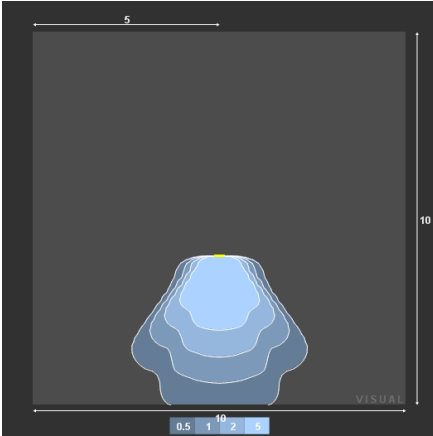

OLLWD & OLLWU LED Wall Cylinder Light

PHOTOMETRICS

To see complete photometric reports or download .ies files for this product, visit Lithonia Lighting's Outdoor LED homepage
Tested in accordance with IESNA LM-79 and LM-80 standards.

OLLWD