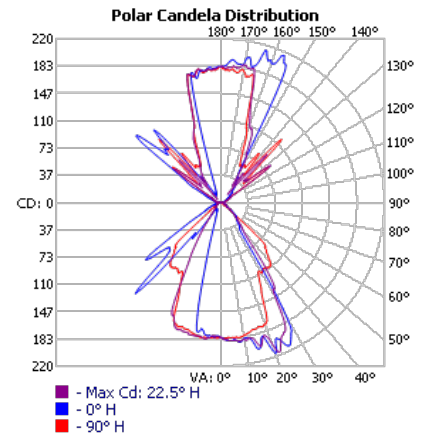

OLLWD & OLLWU LED Wall Cylinder Light

PHOTOMETRICS

To see complete photometric reports or download .ies files for this product, visit Lithonia Lighting's Outdoor LED homepage
 Tested in accordance with IESNA LM-79 and LM-80 standards.

OLLWD

OLLWU

OLLWD

Acuity Brands Lighting

LED lighting facts
 A Program of the U.S. DOE

Light Output (Lumens)	270
Watts	9
Lumens per Watt (Efficacy)	30

Color Accuracy Color Rendering Index (CRI)	75
---	----

Light Color
Correlated Color Temperature (CCT)