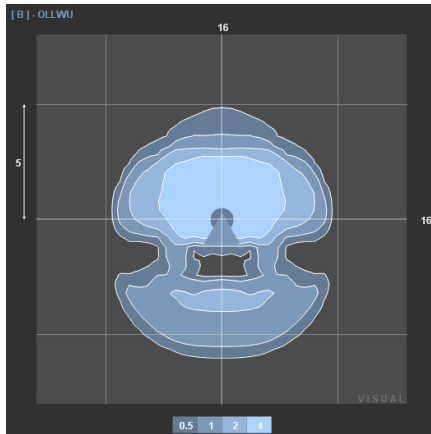

OLLWD & OLLWU LED Wall Cylinder Light

PHOTOMETRICS

To see complete photometric reports or download .ies files for this product, visit Lithonia Lighting's Outdoor LED homepage
Tested in accordance with IESNA LM-79 and LM-80 standards.

OLLWD

OLLWU

OLLWD

Acuity Brands Lighting

LED lighting facts
A Program of the U.S. DOE

Light Output (Lumens)	270
Watts	9
Lumens per Watt (Efficacy)	30

Color Accuracy Color Rendering Index (CRI)	75

Light Color
Correlated Color Temperature (CCT)

4000 (Bright White)

2700K 3000K Bright White 4500K Daylight 6500K

All results are according to IESNA LM-79-2008: Approved Method for the Electrical and Photometric Testing of Solid-State Lighting. The U.S. Department of Energy (DOE) verifies product test data and results.

Visit www.lightingfacts.com for the Label Reference Guide.

Registration Number: NJSM-4KR87Z (6/28/2012)
Model Number: OLLWD
Type: Outdoor wall-mounted porch lights

OLLWU

Acuity Brands Lighting

LED lighting facts
A Program of the U.S. DOE

Light Output (Lumens)	500
Watts	14
Lumens per Watt (Efficacy)	34

Color Accuracy Color Rendering Index (CRI)	74

Light Color
Correlated Color Temperature (CCT)

4000 (Bright White)

2700K 3000K Bright White 4500K Daylight 6500K

All results are according to IESNA LM-79-2008: Approved Method for the Electrical and Photometric Testing of Solid-State Lighting. The U.S. Department of Energy (DOE) verifies product test data and results.

Visit www.lightingfacts.com for the Label Reference Guide.

Registration Number: NJSM-L5HACV (6/25/2012)
Model Number: OLLWU
Type: Outdoor wall-mounted porch lights

OLLWD-OLLWU