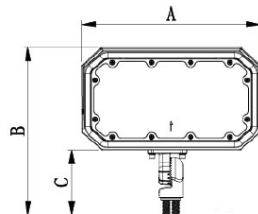

LED Mini Flood Light V4
(Knuckle-Mount)

ITEM	A	B	C	D	E	F	G
50W	9.0"	8.4"	2.2"	2.3"	9.8"	7.7"	2.6"
15W	5.1"	6.1"	3.3"	1.8"	5.7"	4.3"	1.5"

[K,Y] OR [S,K,Y]

K STANDS FOR KNUCKLE

Y STANDS FOR BRACKET

S STANDS FOR SLIP FITTER

[BLANK;(PTC)] OR [BLANK;PTC]

BLANK STANDS FOR NO PHOTOCELL

(PTC) OR PTC STANDS FOR PHOTOCELL

SERIES	POWER (WATTS)	EQUIVALENT TO (WATTS)	LUMENS	INPUT VOLTAGE	COLOR TEMP	MODEL NUMBER	MOUNTING OPTION	ORDERING CODE
MINI FLOOD LIGHT V4	15W	45W	1800	100-277VAC	3000K	FLO12R0015W-80X110-[K,Y]-30K	KNUCKLE	FL-15W-30K-K-V4
					BRACKET	FL-15W-30K-Y-V4		
	50W	150W	6000	100-277VAC	4000K	FLO12R0015W-80X110-[K,Y]-40K[BLANK;(PTC)]-V4	KNUCKLE	FL-15W-40K-K-V4
					BRACKET	FL-15W-40K-Y-V4		
					4000K	FLO12R0050W-80X110-[K,Y]-40K[BLANK;(PTC)]-V4	KNUCKLE	FL-50W-40K-K-V4
					BRACKET	FL-50W-40K-Y-V4		
5000K	FLO12R0050W-80X110-[K,Y]-50K[BLANK;(PTC)]-V4	KNUCKLE	FL-50W-50K-K-V4					
		BRACKET	FL-50W-50K-Y-V4