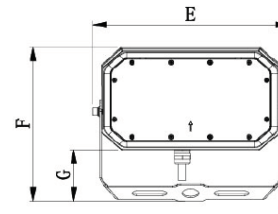

LED Mini Flood Light V4
(Bracket-Mount)

ITEM	A	B	C	D	E	F	G
50W	9.0"	8.4"	2.2"	2.3"	9.8"	7.7"	2.6"
15W	5.1"	6.1"	3.3"	1.8"	5.7"	4.3"	1.5"

[K,Y] OR [S,K,Y]

K STANDS FOR KNUCKLE

Y STANDS FOR BRACKET

S STANDS FOR SLIP FITTER

[BLANK;(PTC)] OR [BLANK;PTC]

BLANK STANDS FOR NO PHOTOCELL

(PTC) OR PTC STANDS FOR PHOTOCELL

SERIES	POWER (WATTS)	EQUIVALENT TO (WATTS)	LUMENS	INPUT VOLTAGE	COLOR TEMP	MODEL NUMBER	MOUNTING OPTION	ORDERING CODE
MINI FLOOD LIGHT V4	15W	45W	1800	100-277VAC	3000K	FLO12R0015W-80X110-[K,Y]-30K	KNUCKLE	FL-15W-30K-K-V4
					BRACKET	FL-15W-30K-Y-V4		
	50W	150W	6000	100-277VAC	4000K	FLO12R0015W-80X110-[K,Y]-40K[BLANK;(PTC)]-V4	KNUCKLE	FL-15W-40K-K-V4
					BRACKET	FL-15W-40K-Y-V4		
					4000K	FLO12R0050W-80X110-[K,Y]-40K[BLANK;(PTC)]-V4	KNUCKLE	FL-50W-40K-K-V4
					BRACKET	FL-50W-40K-Y-V4		
5000K	FLO12R0050W-80X110-[K,Y]-50K[BLANK;(PTC)]-V4	KNUCKLE	FL-50W-50K-K-V4					
		BRACKET	FL-50W-50K-Y-V4