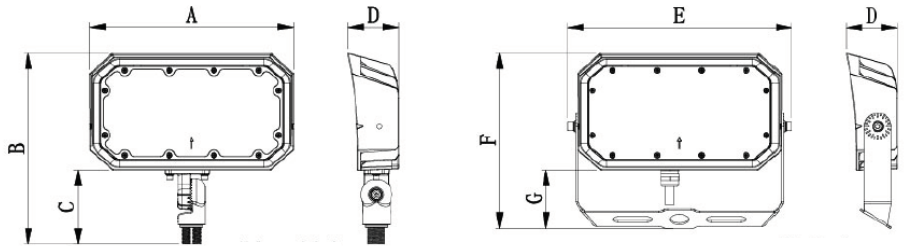

IP65

LED Mini Flood Light V5
(Knuckle-Mount)

LED Mini Flood Light V5
(Bracket-Mount)

SPECIFICATIONS
IP65 - Suitable for Wet Locations
Robust Die-Cast Aluminium Casing
UV-Resistant Poly-Carbonate Lens
Colour Rendering Index: >70
Functioning Temperature: -40°C to 45°C

ITEM	A	B	C	D	E	F	G
	9.0"	8.4"	2.2"	2.3"	9.8"	7.7"	2.6"
	5.1"	6.1"	3.3"	1.8"	5.7"	4.3"	1.5"

ORDERING INFORMATION

SERIES	POWER (WATTS)	EQUIVALENT TO (WATTS)	LUMENS	INPUT VOLTAGE	COLOR TEMP	PRODUCT ID	MODEL NUMBER	MOUNTING OPTION	ORDERING CODE
MINI FLOOD LIGHT V5	15W	45W	1800	120-277Vac	3000K	S-O4T3M9	FLO12R0015W-80X110-[K,Y]-30K-V5	KNUCKLE	FL-15W-30K-K-V5
							BRACKET	FL-15W-30K-Y-V5	
	50W	150W	6000	120-277Vac	4000K	S-WUNXTO	FLO12R0015W-80X110-[K,Y]-40K-V5	KNUCKLE	FL-15W-40K-K-V5
							BRACKET	FL-15W-40K-Y-V5	
					4000K	S-O4T3M9	FLO12R0050W-80X110-D-[K,Y]-40K-V5	KNUCKLE	FL-50W-40K-K-V5
							BRACKET	FL-50W-40K-Y-V5	
				5000K	S-K32RCE	FLO12R0050W-80X110-D-[K,Y]-50K-V5	KNUCKLE	FL-50W-50K-K-V5	
							BRACKET	FL-50W-50K-Y-V5	