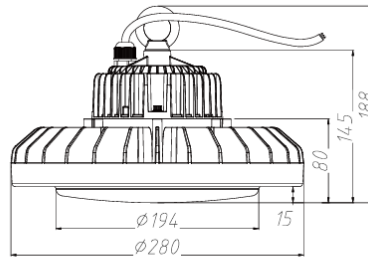

### SPECIFICATIONS

- IP65 - Suitable for Wet Locations
- External Driver for Easy Access
- Robust Aluminium Casing
- Clear Polycarbonate Lens
- Beam Angle: 110°
- Colour Rendering Index: >70
- Functioning Temperature: -40°c to 50°c

### DIMENSIONS

100W / 150W

200W