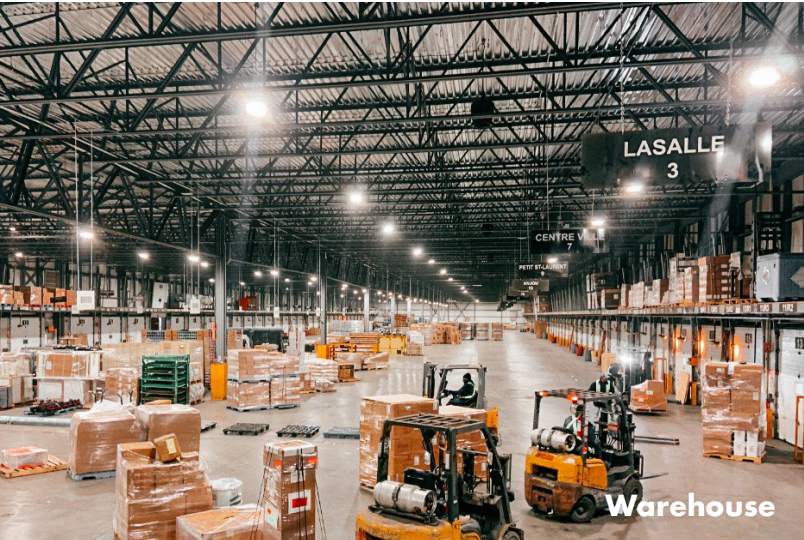

GET YOUR PRODUCTS FAST
Arani is committed to same day shipping on orders before 3pm (EST)*.

Date:

Project:

Prepared for:

Type:

Comments:

NOTABLE ARANI PROJECTS