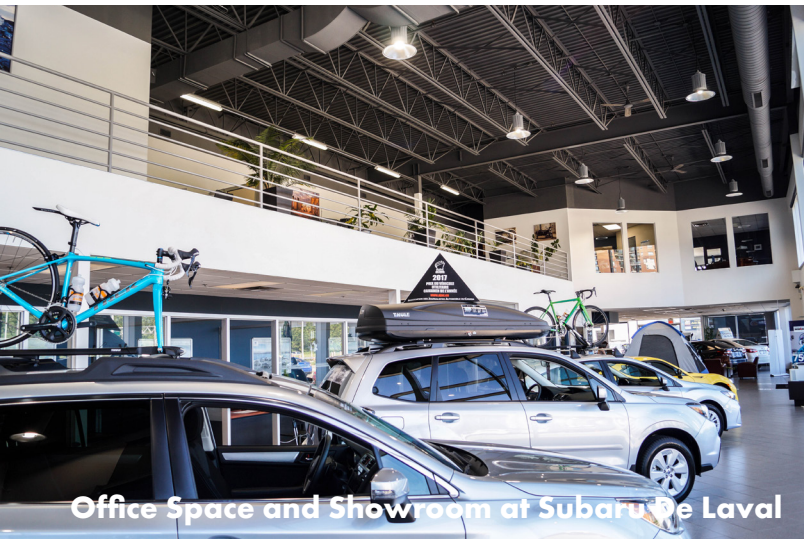

## NOTABLE ARANI PROJECTS

Warehouse

Showroom at Elegance Leasing

Office Space and Showroom at Subaru De Laval

Store Interior at Emery Centre Jardin

Curling Rink in Virден, Manitoba

Barn at Blackbay Farm