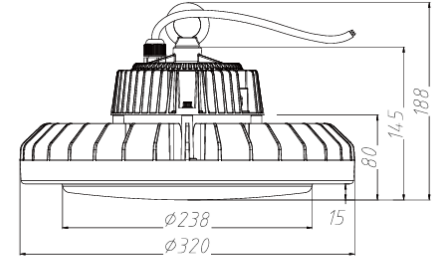

### SPECIFICATIONS

- IP65 - Suitable for Wet Locations
- External Driver for Easy Access
- Robust Aluminium Casing
- Clear Polycarbonate Lens
- Beam Angle: 110°
- Colour Rendering Index: >70
- Functioning Temperature: -40°c to 50°c

### DIMENSIONS

100W / 150W

200W