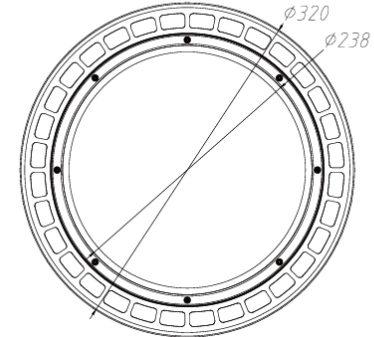

### SPECIFICATIONS

- IP65 - Suitable for Wet Locations
- External Driver for Easy Access
- Robust Aluminium Casing
- Clear Polycarbonate Lens
- Beam Angle: 110°
- Colour Rendering Index: >70
- Functioning Temperature: -40°c to 50°c

### DIMENSIONS

100W / 150W

200W