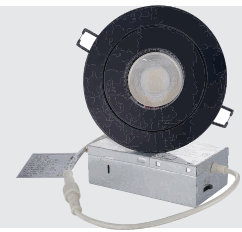

The LED Swivel Gimbal is the blend of style and precision while it is also easy to install. This fixture adds an additional degree of freedom by allowing the light fixture to tilt vertically, this provides even greater control over the direction and angle of the light. It is available in either a sleek black or pristine white finish. It delivers 750 lumens and is 5 CCT selectable.

FEATURES AND SPECIFICATIONS

Electrical Characteristics:

- Input Voltage: 120Vac
- Rated Power: 9W
- Input Current: 205mA
- Triac Base Dimmable

Environment:

- Suitable for damp locations

Operating Temperature:

- -25 to 40°C

IC Rating:

- Type IC

Colour Temperature:

- 5 CCT Selectable (2700K,3000K,3500K,4000K,5000K)

Lumen Output:

- 680lm/700lm/740lm/750lm/760lm

Colour Rendering:

- 80+

Beam Angle:

- 40°

AVAILABLE IN:

White

Black

Series	Input Voltage	Power	Lumen Output by Colour Temperature	Colour	Ordering Code
4" Swivel Gimbal	120Vac	9W	2700K: 680lm 3000K: 700lm 3500K: 750lm 4000K: 760lm 5000K: 740lm	Black	SLFL4-VAR-R-BK-V3
				White	SLFL4-VAR-R-WH-V3