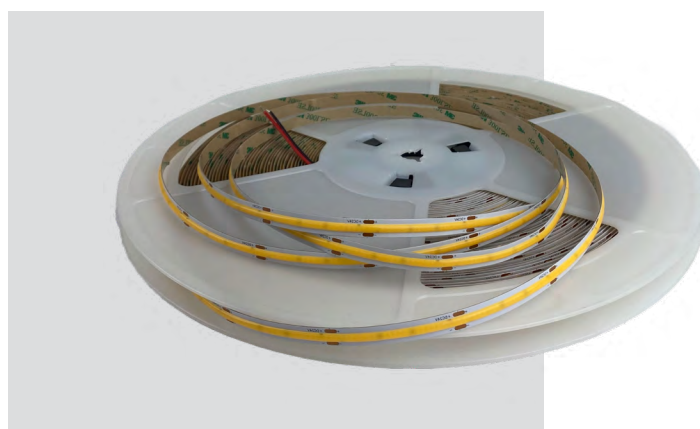

DIMMABLE VIA THE DRIVER | AVAILABLE BY INCH

SPECIFICATIONS

- Available in Custom Sizes by the Inch
- 3M Peel Off Adhesive Tape for Easy Installation
- CRI: >90
- Max Length per Run: 10 Meters (~32ft)

COLOUR TEMPERATURE

- 3000K and 4000K

ELECTRICAL

- 3.3W/ft
- 24VDC

OPERATING TEMPERATURES

- -10°C to 40°C

APPLICATIONS

- Store Fixture shelving
- Architectural accenting
- Backlighting of glass and acrylic
- Corporate showrooms and exhibition displays
- Walkway lighting

LED COB STRIP
Suitable for Wet Locations (IP20)
(STCOB-48W-xxK-24V I-IN)

*This icon indicates a STOCK item:

Look for this Same Day Shipping icon below in 'Ordering Information' for products that ship same day (orders must be placed before 3pm) from Montreal, Quebec / Calgary, Alberta.

3 Years

Lifetime
25 000 hours

Dimmable
through the driver

IP20
Suitable for
Dry Locations

CERTIFIED

ORDERING INFORMATION

SERIES	POWER (WATTS)	INPUT VOLTAGE	POWER/FT (WATTS)	LUMENS /FT	WIDTH	THICKNESS	MIN. CUT DISTANCE	COLOR TEMP	ORDERING CODE
LED COB STRIPS	48W	24VDC	3.3W/ft	310	8mm	N/A	50mm	3000K	STCOB-48W-30K-24V-I-IN
								4000K	STCOB-48W-40K-24V-I-IN