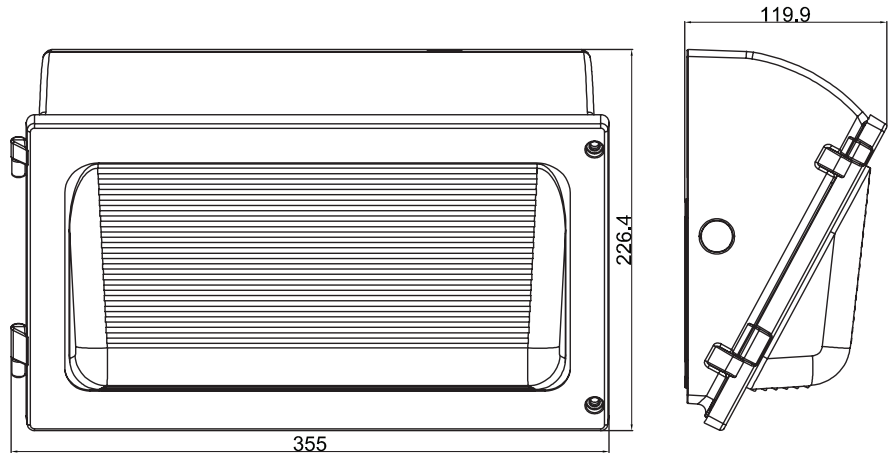

ORDERING INFORMATION

SERIES	INPUT VOLTAGE	POWER	LUMENS	COLOUR	MODEL NUMBER	ORDERING NUMBER
WALL PACK 2 V4	120-347V	VARIABLE 45W 60W 75W	9750lm AT 75W (130lm/W)	3000K/ 4000K/ 5000K	WAL12R0075W-7075C-30EA-V4	WP2-45W-75W-VAR-V4
		VARIABLE 72W 96W 120W	15600lm AT 120W (130lm/W)	3000K/ 4000K/ 5000K	WAL12R0120W-7120C-30EA-V4	WP2-72W-120W-VAR-V4