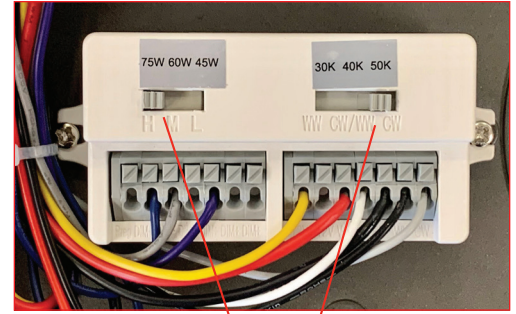

Date: _____ Project: _____
Prepared for: _____ Type: _____
Comments: _____

CLASSIC WALL PACK 2

CLASS I LUMINAIRE | IP65

5 Years

Lifetime
50 000 hours

IP65
Suitable for use in wet locations

Switches
(Selectable Power and Selectable Color Temperature)

SPECIFICATIONS

- Class I Luminaire
- IP65 - Suitable for Wet Locations
- Robust Aluminum Die-Cast Casing
- Glass Lens
- Colour Rendering Index: >70
- Functioning Temperature: -40°C to 45°C
- Power Factor: 0.90
- THD($\%$) <math><20\%</math>

AVAILABILITY

- Power Selectable
- Selectable Colour Temperature
- Multi-Voltage (120-347V)
- 0-10V Dimmable

This is a STOCK item:
Look for this Same Day Shipping icon below in 'Ordering Information' for products that ship on the same day (orders placed before 3pm) from Montreal, Quebec or Calgary, Alberta