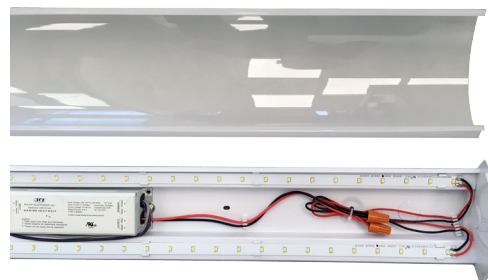

Date:	Project:
Prepared for:	Type:
Comments:	

WRAPAROUND FIXTURE

DIMMABLE

SPECIFICATIONS

Fully covers conventional junction box
Robust Aluminium Casing
Knockouts on Both Sides and Back
Suitable for Chain-Mounting in a Row
Color Rendering Index: >80
Operating Temperature: -10°C to 40°C

AVAILABILITY

2FT / 4FT
4000K / 5000K
120-277VAC / 347V

*This icon indicates a STOCK item: Look for this Same Day Shipping icon below in 'Ordering Information' for products that ship out on the same day (orders must be placed before 3pm EST)

Full ies File Available on Request

ORDERING INFORMATION

DIMENSIONS

DESIGNED TO BE INSTALLED

Screwless Installation
Squeeze-In Lens
Frosted Lens for Dot-Free Lighting
Knockouts on Both Ends and Back
Lens fully covers junction box