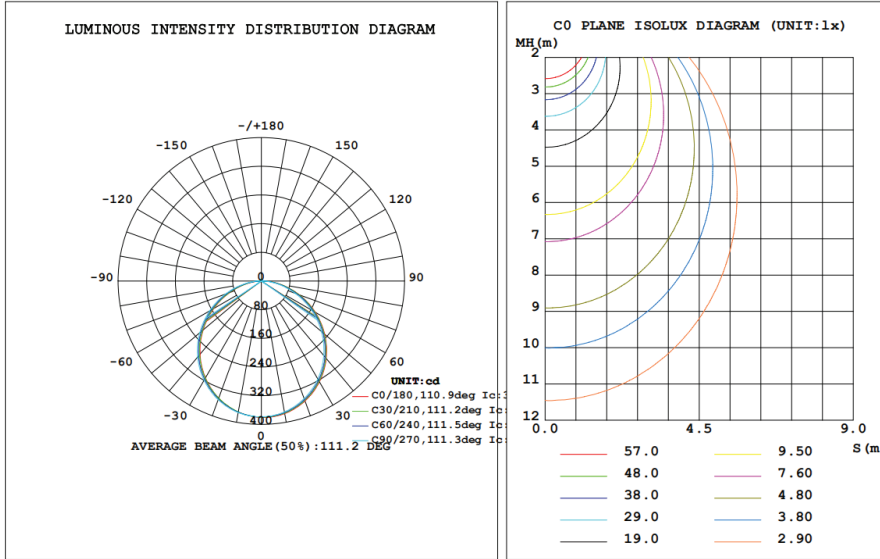

SPECIFICATIONS

COLOR TEMPERATURE (K):	3000 & 5000		
WATTAGE (W):	18		
VOLTAGE (V):	120		
CRI:	85+		
DIMMING:	100% - 20%		
DELIVERED LUMENS:	1300		
DIMENSIONS:	D: 8.75"	L: 8.75"	W: 8.75" H: 5/8"
RATED LIFE (Hrs):	50,000		
CONSTRUCTION:	FRAME: PLASTIC	LENS: POLYCARBONATE	
MOUNTING:	HARDWIRED		

CERTIFICATIONS

TECHNICAL DRAWING

16.5mm(0.65")
23mm(0.90")

PHOTOMETRIC DATA:

301030 • 1103lm

ZONAL FLUX DIAGRAM:

γ	C0	C45	C90	C135	C180	C225	C270	C315	γ	⊙ zone	⊙ total	ℓlum, lamp
10	375.5	373.6	370.9	369.1	370.9	370.8	372.4	373.7	0- 10	35.84	35.84	3.25,3.25
20	356.2	353.6	349.1	346.0	347.6	348.4	352.0	354.4	10- 20	102.4	138.2	12.5,12.5
30	324.2	321.5	315.6	310.6	312.3	314.4	319.9	322.9	20- 30	154.6	292.9	26.6,26.6
40	282.0	279.4	271.6	265.3	266.4	269.7	276.7	280.5	30- 40	185.6	478.5	43.4,43.4
50	230.8	227.7	219.3	211.3	212.1	216.7	224.2	229.6	40- 50	191.6	670.1	60.8,60.8
60	173.8	170.2	161.3	153.2	153.7	158.6	166.9	172.8	50- 60	172.5	842.6	76.4,76.4
70	113.3	110.2	101.0	93.45	93.64	97.94	107.0	112.6	60- 70	132.3	975.0	88.4,88.4
80	55.47	52.86	45.13	38.74	38.65	42.14	50.20	55.01	70- 80	78.78	1054	95.5,95.5
90	9.260	7.215	2.935	2.827	3.432	3.421	5.560	9.159	80- 90	26.27	1080	97.9,97.9
100	2.938	2.927	2.954	2.977	3.551	3.528	3.501	3.481	90-100	3.693	1084	98.3,98.3
110	3.112	3.100	3.127	3.150	3.697	3.662	3.632	3.620	100-110	3.497	1087	98.6,98.6
120	3.293	3.278	3.300	3.320	3.832	3.793	3.778	3.751	110-120	3.437	1091	98.9,98.9
130	3.474	3.455	3.493	3.513	3.959	3.913	3.901	3.878	120-130	3.242	1094	99.2,99.2
140	3.712	3.686	3.732	3.759	4.094	4.051	4.036	4.017	130-140	2.932	1097	99.4,99.4
150	3.967	3.948	3.986	4.013	4.237	4.202	4.175	4.159	140-150	2.499	1099	99.7,99.7
160	4.228	4.213	4.244	4.260	4.387	4.348	4.325	4.313	150-160	1.934	1101	99.8,99.8
170	4.437	4.418	4.436	4.445	4.514	4.475	4.468	4.456	160-170	1.238	1102	100,100
180	4.568	4.556	4.545	4.556	4.579	4.556	4.541	4.556	170-180	0.4291	1103	100,100
DEG	LUMINOUS INTENSITY:cd									UNIT:lm		