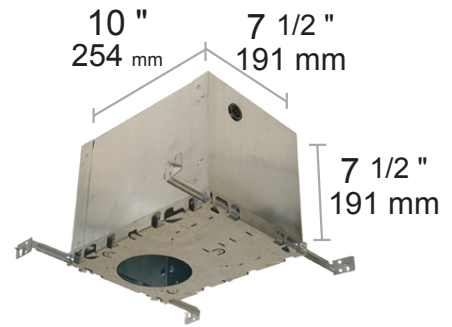

RECESSED FIXTURE - Accessories

Accessories

BT1200

CARACTERISTICS

Insulation box for insulated ceiling for hole openings of 3 ³/₈" , 3 ⁷/₈" , 4 ¹/₈" , 4 ¹/₂" , extensible fixation arms 1' to 2'

3 ³ / ₈ "	3 ⁷ / ₈ "	4 ¹ / ₈ "	4 ¹ / ₂ "
86 mm	98 mm	105 mm	114 mm