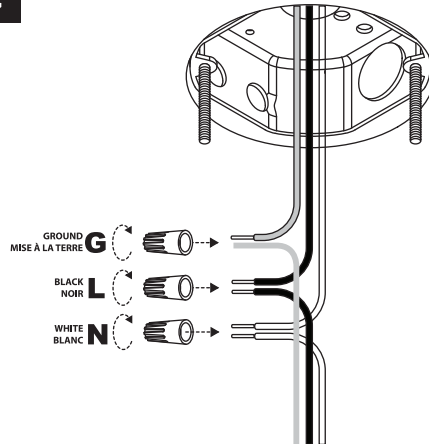

MODEL NO.
P12191BG

INSTRUCTIONS D'INSTALLATION

AMPOULE REQUISE
REQUIRED BULB

CFL ou **A19**
18W ou **60W**

P12191BG

1

2

3

4

5