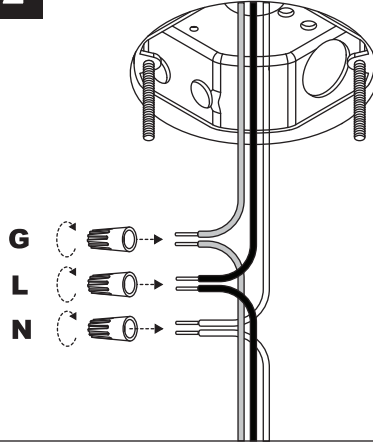

MODEL NO.
P12201W

INSTRUCTIONS D'INSTALLATION

AMPOULE REQUISE
REQUIRED BULB

CFL ou **A19**
13W or **40W**

P12201W

1

2

G
L
N

3

4

CFL ou **A19**
13W or **40W**