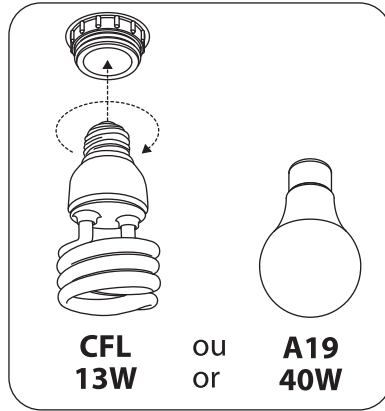

MODEL NO.
P12201W

INSTRUCTIONS D'INSTALLATION

AMPOULE REQUISE
REQUIRED BULB

CFL ou **A19**
13W or **40W**

P12201W

1

2

G
L
N

3

4

CFL ou **A19**
13W or **40W**