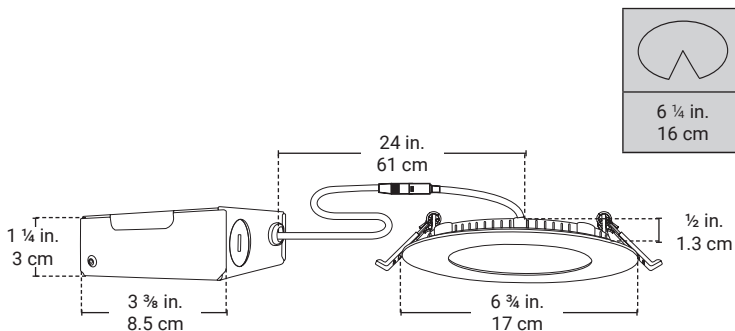

Integrated LED Recessed Fixture

DISK703KW

- Integrated LED.
- Compact and flexible fixture designed for ceiling clearance of 1 5/8" (41 mm) and more.
- Insulated ceiling rated for direct contact with insulation.
- Suitable for wet locations.
- Airtight.
- Dimmable (compatible with most dimmers).

Lighting source

Power	12W ~ 120V
Brightness	1000 Lumens
Color	3000K
Lifespan	35 000 hrs

Finish

Trim	Matte White
------	-------------

Dimensions

Trim Diameter	6 3/4 in. 17 cm
Trim Height	1/2 in. 1.3 cm
Cutout Diameter	6 1/4 in. 16 cm