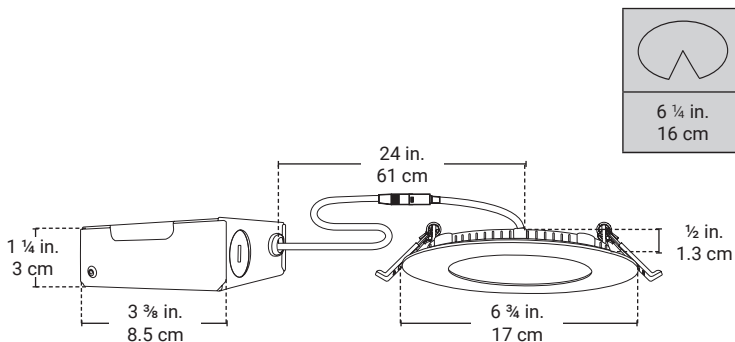

Integrated LED Recessed Fixture

DISK704KW

- Integrated LED.
- Compact and flexible fixture designed for ceiling clearance of 1 5/8" (41 mm) and more.
- Insulated ceiling rated for direct contact with insulation.
- Suitable for wet locations.
- Airtight.
- Dimmable (compatible with most dimmers).

Lighting source

Power	12W ~ 120V
Brightness	1000 Lumens
Color	4000K
Lifespan	35 000 hrs

Finish

Trim	Matte White
------	-------------

Dimensions

Trim Diameter	6 3/4 in. 17 cm
Trim Height	1/2 in. 1.3 cm
Cutout Diameter	6 1/4 in. 16 cm