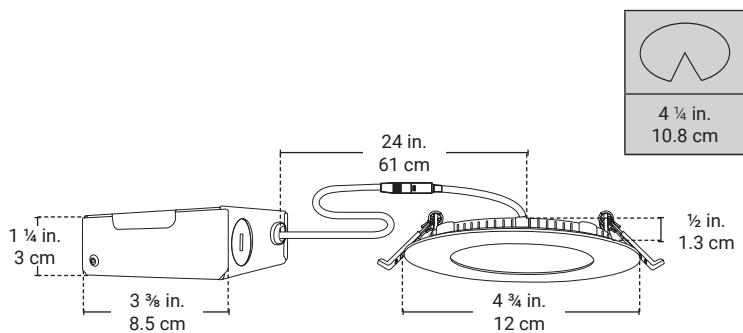

Integrated LED Recessed Fixture

JLDSK44W6 X6

- Integrated LED.
- Compact and flexible fixture designed for ceiling clearance of 1 ¼" (32mm) and more.
- Insulated ceiling rated for direct contact with insulation.
- Suitable for damp locations.
- Airtight.
- Dimmable (compatible with most dimmers).

Lighting source

Power	10W ~ 120V
Brightness	600 Lumens
Color	4000K
Lifespan	25 000 Hours

Finish

Trim	Matte White
------	-------------

Dimensions

Trim Diameter	4 ¾ in. 12 cm
Trim Height	½ in. 1.3 cm
Cutout Diameter	4 ¼ in. 10.8 cm