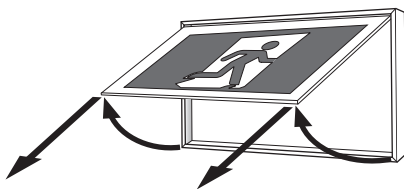

Faceplate slides up and outwards for quick and easy installation.

BATTERY TECHNOLOGY

The **QUADRA-SP** is designed with a maintenance free, nickel-cadmium battery providing a minimum emergency duration of 30 minutes. An optional 90 or 120 minute nickel-cadmium battery is available. Recharge time of the battery is twenty-four [24] hours.

ELECTRICAL SPECIFICATIONS

The **QUADRA** series is configured with LED lamps. Standard with 120/347VAC input. All versions consume only 2W nominal power. Optional UDC emergency illumination is provided by the LED light source at the following wattage:
6VDC - 24VDC, 2 watts

If an AC generator is used to back up the signs, a surge suppression device is recommended to protect the entire emergency circuit.

UNIVERSAL PICTOGRAMS

The OLR (Universal) option includes: a pictogram with no directional indicators, a pictogram with a left facing directional indicator and a pictogram with a right facing directional indicator.