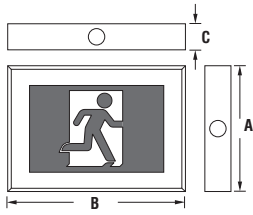

DIMENSIONS (MM, IN.)

Series	A	B	C
QR-RM	197mm	330mm	51mm
	7 3/4"	13"	2"

INTERNAL SPECIFICATIONS

AC ONLY, AC/DC and SELF-POWERED: comes standard configured with high-output LED technology and 120/347VAC input. Nickel-cadmium batteries provide a minimum 30 minutes of emergency duration. Optional 90 or 120 minute duration battery is available. Solid state charger & transfer. CSA 22.2 No. 141-15 Performance Certified.

MECHANICAL SPECIFICATIONS

The **QUADRA** is constructed of sturdy extruded aluminum. Universal mounting pattern and key hole slots are stamped on the backplate. Surface mount conduit entry knockouts are also provided. The **QUADRA** is supplied standard with an attractive and durable white, baked powder coat finish. Other colours are available, including custom colour matching, please specify. The pictogram is held securely in place with a channel system that allows it to slide in the frame providing complete access to the interior of the sign. No visible screws, nuts or fasteners are used that would detract from the clean, modern design.