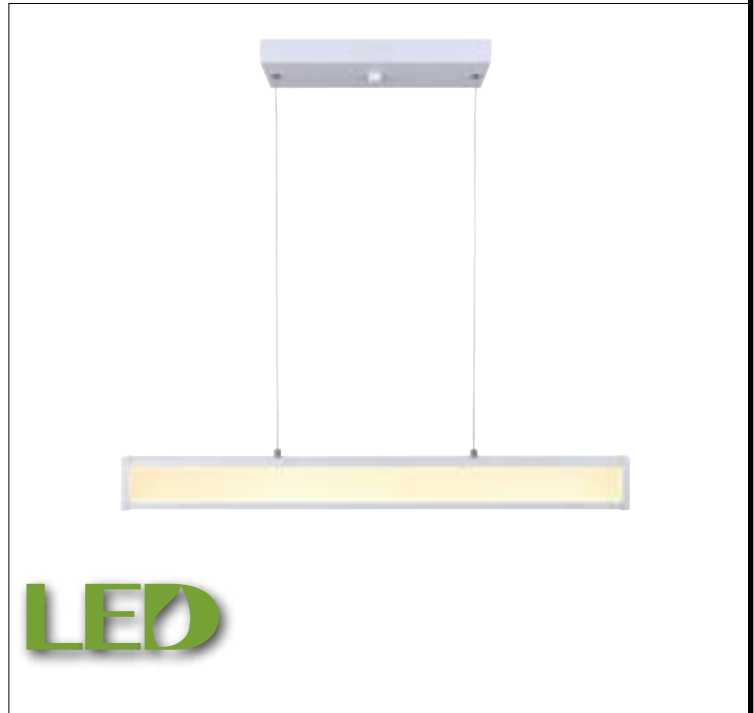

808 Commerce Park Drive, Ogdensburg, New York, USA 13669
Tel: 1-800-267-4427 | Fax: 1-800-263-4598

www.canarm.com

General

Size of fixture: 30 1/2" W x 8" - 60" H" x 4 1/4" D
Finish: white
Glass: acrylic lens
Lens size: 30 1/8" W x 2 3/8" W x 3/4" D
Canopy size: N/A
Mounting: ceiling

Lamping

Light source: LED
Energy used: 25.5W
Light output: 1690 lumens thru the lens, CRI 80
Colour temperature: 3000K
Light source life: 36,000 hours
Dimmable (Compatible Dimmers: Leviton # 742-6672-HLW ,
722-6674-PDW, Lutron # SCL-153PH-WH)