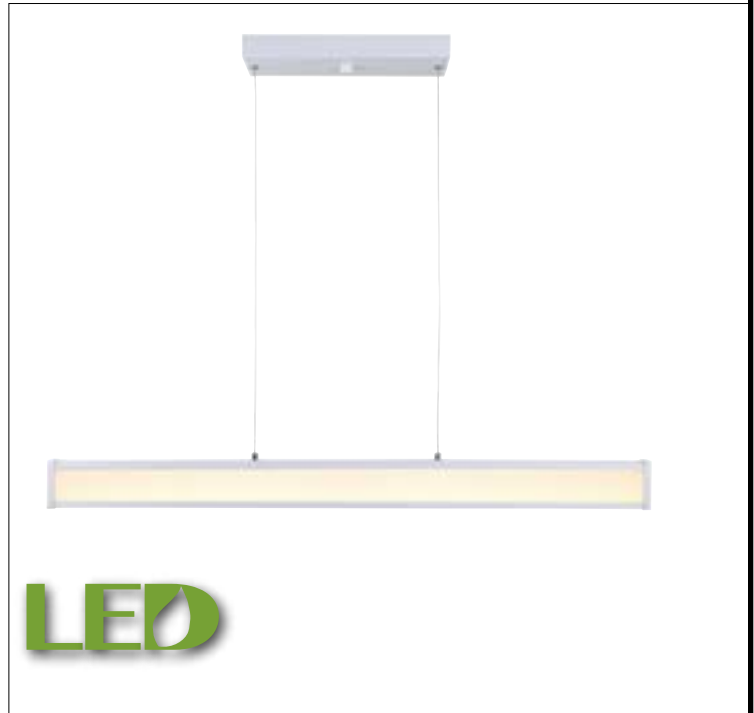

CANARM LTD.

PO Box 367, 2157 Parkedale Avenue, Brockville, Ontario K6V5V6
Tel: 613-342-5424 | Fax: 1-800-263-4598

2555 Rue Bernard Lefebvre, Laval, Quebec H7C 0A5
Tel: 1-450-665-2535 | Fax: 1-450-665-0910

808 Commerce Park Drive, Ogdensburg, New York, USA 13669
Tel: 1-800-267-4427 | Fax: 1-800-263-4598

www.canarm.com

ALI LED Chandelier Light

part # LCH132A40WH

General

Size of fixture: 38 3/4" W x 8" - 60" H" x 4 1/4" D

Finish: white

Glass: acrylic lens

Lens size: 38 3/8" W x 2 3/8" W x 3/4" D

Canopy size: N/A

Mounting: ceiling

Lamping

Light source: LED

Energy used: 45W

Light output: 3070 lumens thru the lens, CRI 80

Colour temperature: 3000K

Light source life: 36,000 hours

Dimmable (Compatible Dimmers: Leviton # 742-6672-HLW ,
722-6674-PDW, Lutron # SCL-153PH-WH)

Packaging

Colour box: 40.95" x 5.51" x 5.91" (1040 x 140 x 150mm)

Colour box weight: 8.82 lbs

Master box: N/A

Pieces per master:

Master box weight:

Warranty & Safety Standards

Warranty - 5 years

cCSAus

Prepared for
Contact
Date
Presented by
Remarks