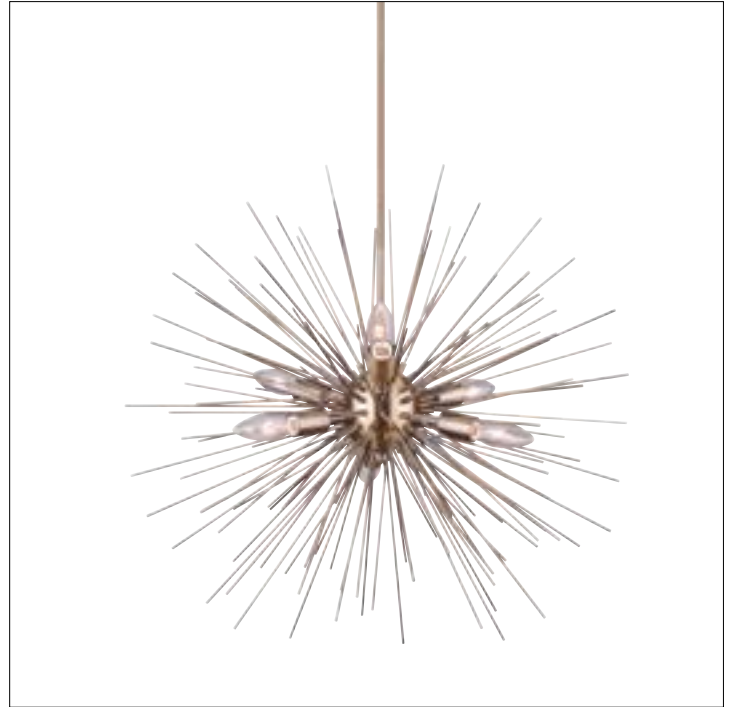

ORLA Chandelier Light

part # ICH709A06GD25

General

Size of fixture: 24 1/2" W x 26 1/2" - 62 1/2" H
Finish: gold
Glass: N/A
Glass size: N/A
Canopy size: 4 3/4" diameter
Lamping: 6 x 60W C bulbs (not included)
Mounting: ceiling
Rods: 3 x 12", 2 x 6"

Packaging

Colour box: 12.21" x 12.21" x 7.87" (310 x 310 x 200mm)
Colour box weight: 9.26 lbs
Master box: N/A

Warranty & Safety Standards

Warranty - one year
cCSAus

Prepared for
Contact
Date
Presented by
Remarks