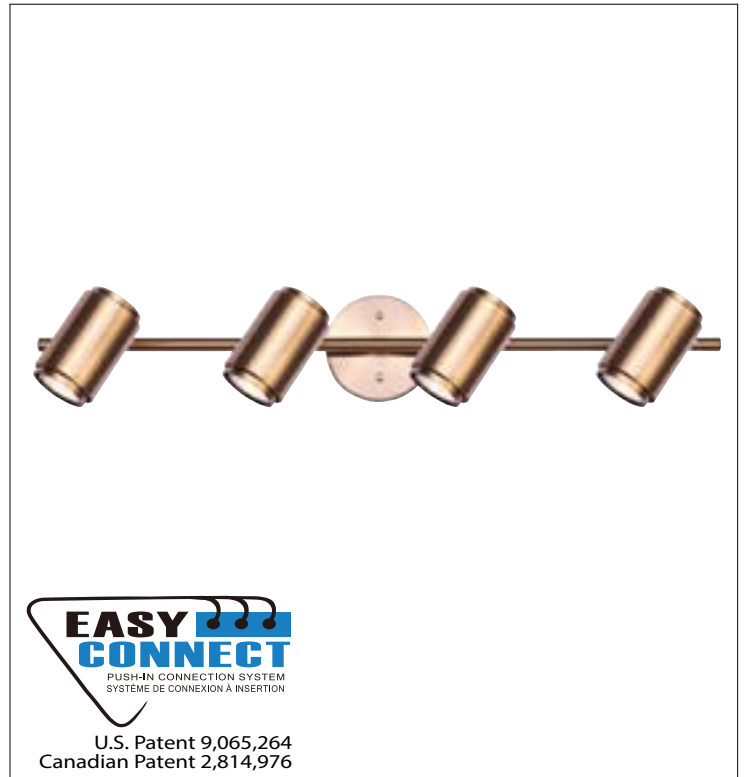

SHALE Track Light

part # IT1014A04GD10

General

Size of fixture: 29 1/2" W x 6 1/4" H x 4 3/4" D
Finish: gold
Head size: 2 5/8" W x 4 1/4" H
Canopy size: 4 3/4" diameter
Lamping: 4 x 50W GU10 bulbs (not included)
Mounting: wall or ceiling
Adjustable heads

Packaging

Colour box: 7.28" x 5.12" x 29.72" (185 x 130 x 755mm)
Colour box weight: 5.07 lbs (2.3 kgs)
Master box: 30.12" x 10.83" x 23.04" (765 x 275 x 585mm)
Master box weight: 32.85 lbs (14.9kgs)
Pieces per master box: 6

Warranty & Safety Standards

Warranty 1 year
cCSAus
Suitable for damp locations
EASY CONNECT™

Prepared for
Contact
Date
Presented by
Remarks

WARNING: The use of this product can expose you to chemicals including Cadmium, which is known to the State of California to cause cancer, and Lead, which is known to the State of California to cause birth defects and/or other reproductive harm. For more information go to www.P65Warnings.ca.gov.