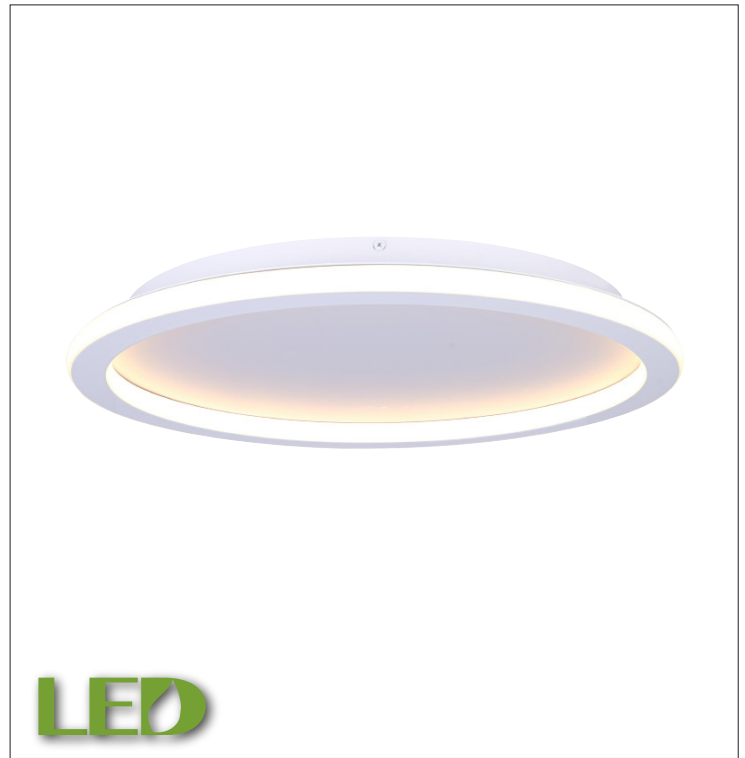

GAVYN

LED Flush mount light

part # LFM279A20WH

CANARM LTD.

PO Box 367, 2157 Parkedale Avenue, Brockville, Ontario K6V5V6

Tel: 613-342-5424 | Fax: 1-800-263-4598

2555 Rue Bernard Lefebvre, Laval, Quebec H7C 0A5

Tel: 1-450-665-2535 | Fax: 1-450-665-0910

www.canarm.com

CANARM INC.

709 East Main Street, Teutopolis, IL USA 62467

Tel: 1-800-267-4427 | Fax: 1-800-263-4598

www.canarmusa.com

General

Size of fixture: 20" W x 2 1/4" H

Finish: matte white

Lens: pvc

Lens size: N/A

Canopy size: 16 1/2' diameter

Mounting: ceiling

Lamping

Light source: LED

Energy used: 41W

Light output: 1700, 1800, 18000 lumens thru the lens

DC, CRI 90

Colour temperature: 3000K, 4000K, 5000K

Light source life: 50,000 hours

Dimmable (Compatible Dimmers: Leviton # 742-6672-HLW,
722-6674-PDW, Lutron # SCL-153PH-WH)

Packaging

Colour box: 22.84" x 22.64" x 3.54" (580 x 575 x 90mm)

Colour box weight: 9.04 lbs (4.10 kgs)

Master box: N/A

Warranty & Safety Standards

Warranty - 5 years

cCSAus

Rated for damp locations

Prepared for
Contact
Date
Presented by
Remarks