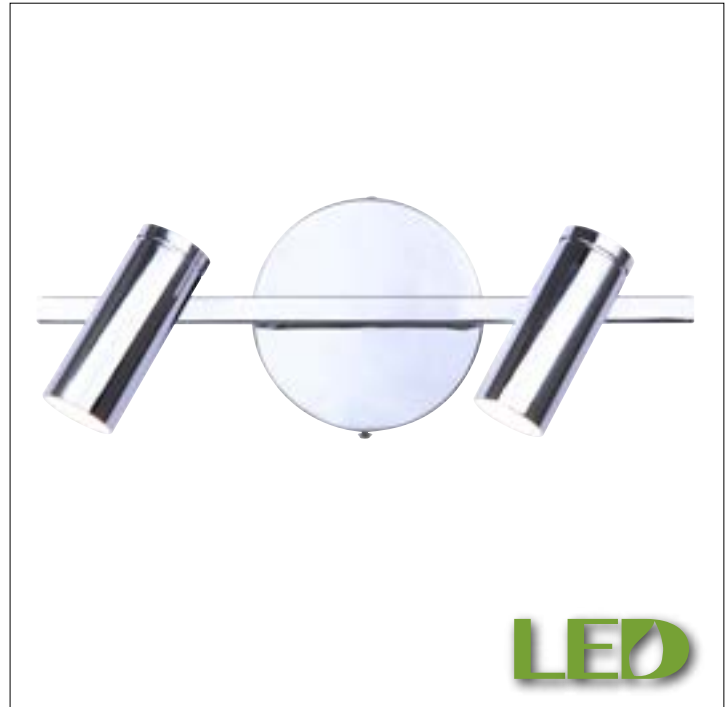

CANARM INC.

709 East Main Street, Teutopolis, IL USA 62467
 Tel: 1-800-267-4427 | Fax: 1-800-263-4598

www.canarm.com

KELBY LED Track Light

part # LT211A02CH

General

Size of fixture: 14" W x 7" H x 5" D
 Finish: chrome
 Glass type: acrylic
 Glass size: 1 1/2" diameter
 Canopy: 5" diameter
 Colour temperature: 3000K, CRI 80
 Energy use: 12W, DC
 Lumens: 600 lumens thru the lens
 Life hours: 36,000
 Dimmable (Compatible Dimmers: Leviton # 742-6672-HLW ,
 722-6674-PDW, Lutron # SCL-153PH-WH)
 Mounting: ceiling or wall
 Adjustable heads