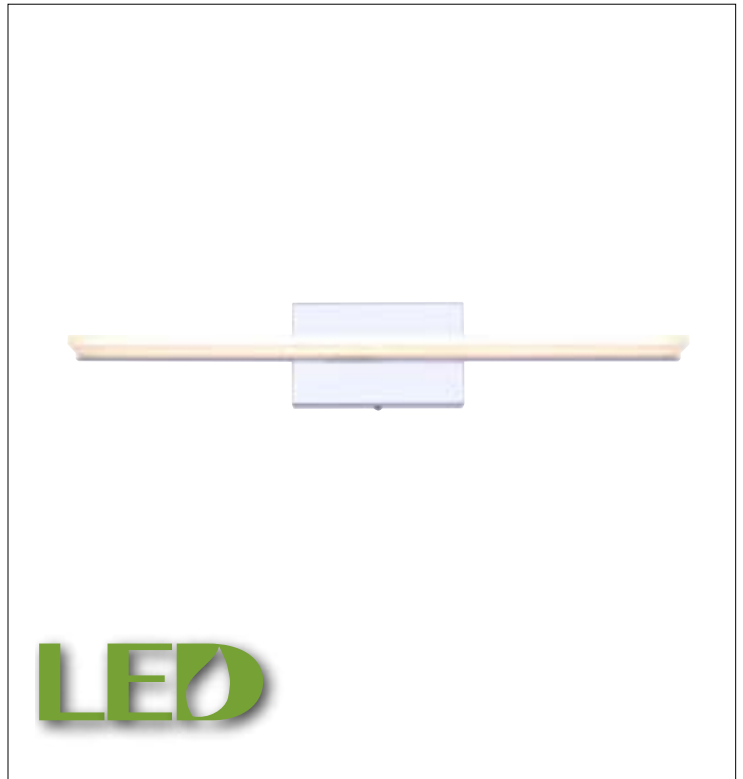

INDIO LED Vanity Light

part # LVL185A36CH

General

Size of fixture: 36" W x 4 3/8" H x 3 1/2" D
 Finish: chrome
 Lens: frosted acrylic lens
 Lens size: 36" W x 2 3/8" H
 Canopy size: 9 1/4" W x 4 3/8" H
 Lamping: 1600 lumens thru the lens, 31W, 80 CRI,
 3000K, 36,000 life hours, dimmable
 (Compatible Dimmers: Leviton # 742-6672-HLW,
 722-6674-PDW, Lutron # SCL-153PH-WH)
 Mounting: wall

Packaging

Colour box: 38.98" x 4.72" x 5.51" (990 x 120 x 140mm)
 Colour box weight: 4.50 lbs (2.04 kgs)
 Master box: N/A

Warranty & Safety Standards

Warranty 5 year
 cETLus
 Rated for damp locations

WARNING: The use of this product can expose you to chemicals including Cadmium, which is known to the State of California to cause cancer, and Lead, which is known to the State of California to cause birth defects and/or other reproductive harm. For more information go to www.P65Warnings.ca.gov.