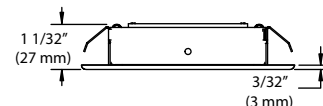

PRILUX

4" Series - Contractor Pack

TRIM SPECIFICATIONS

LIGHT SOURCE   **High Brightness PAR16 LED**
Color: Warm White (3,000K)
400 Lumens output
CRI: 80 +
Beam Angle: 40°
Lifespan: 50,000 hours
Power Consumption: 7W
Compatible with most incandescent, Magnetic Low Voltage (MLV) and Electronic Low Voltage (ELV) dimmers.

High Brightness PAR20 LED
Color: Warm White (3,000K)
600 Lumens output
CRI: 80 +
Beam Angle: 40°
Lifespan: 50,000 hours
Power Consumption: 8W
Compatible with most incandescent, Magnetic Low Voltage (MLV) and Electronic Low Voltage (ELV) dimmers.

Due to constant evolution of LED lamps and associated dimmers we must test them regularly. We invite you to visit our Web site to consult our dimmer compatibility list: www.contrastlighting.com

TRIM TYPES

PAR16
Adjustable up to 30° White Trim (-G01)
Adjustable up to 30° Satin Nickel Trim (-G13)

PAR20
Adjustable up to 20° White Trim (-G01)
Adjustable up to 20° Satin Nickel Trim (-G13)

WARRANTY

- Housing and Trims: 1 year
- PAR16 and PAR20 lamps, 50,000 hours (5 years)

PAR16 Adjustable