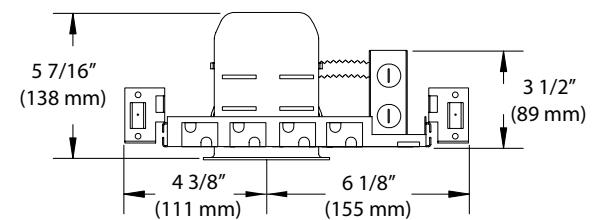

PRILUX

4" Series - Contractor Pack

Project	
Notes	
Fixture Type	
Date	

Complete Unit: New Construction Housing, Trim and LED lamp (6 units per Contractor Pack)

DESCRIPTION

New Construction housing can be installed in damp locations, indoors and outdoors. The Contractor Pack includes 6 complete units per box.

HOUSING SPECIFICATIONS

HOUSING DETAILS	MAX 50W 23 gauge (0,030" / 0,76 mm) thick galvanized steel. Below-ceiling accessible.	
MOUNTING	Perfect fit into ceiling. No light leakage. Mounting bars extend from 10" (254 mm) to 24 1/2" (622 mm) to fit in most ceiling structures.	
CEILING FINISH	Cutout Ø 4 1/4" (107 mm)	Thickness Installs to ceilings up to 1 3/8" (35 mm) thick.
VOLTAGE	120 Volts (CAN & USA)	
CERTIFICATIONS	<ul style="list-style-type: none"> cULus Listed for damp locations E252582 Energy Star® certified lamp included 	