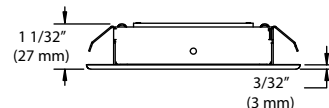

PAR20 Adjustable