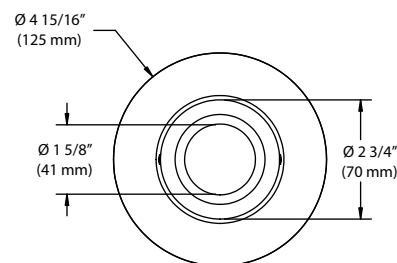

PRILUX

4" Series - Contractor Pack

TRIM SPECIFICATIONS

LIGHT SOURCE   **High Brightness PAR16 LED**
Color: Warm White (3,000K)
400 Lumens output
CRI: 80 +
Beam Angle: 40°
Lifespan: 50,000 hours
Power Consumption: 7W
Compatible with most incandescent, Magnetic Low Voltage (MLV) and Electronic Low Voltage (ELV) dimmers.

High Brightness PAR20 LED
Color: Warm White (3,000K)
600 Lumens output
CRI: 80 +
Beam Angle: 40°
Lifespan: 50,000 hours
Power Consumption: 8W
Compatible with most incandescent, Magnetic Low Voltage (MLV) and Electronic Low Voltage (ELV) dimmers.

Due to constant evolution of LED lamps and associated dimmers we must test them regularly. We invite you to visit our Web site to consult our dimmer compatibility list: www.contrastlighting.com

TRIM TYPES

PAR16
Adjustable up to 30° White Trim (-G01)
Adjustable up to 30° Satin Nickel Trim (-G13)

PAR20
Adjustable up to 20° White Trim (-G01)
Adjustable up to 20° Satin Nickel Trim (-G13)

WARRANTY

- Housing and Trims: 1 year
- PAR16 and PAR20 lamps, 50,000 hours (5 years)

PAR16 Adjustable

PAR20 Adjustable