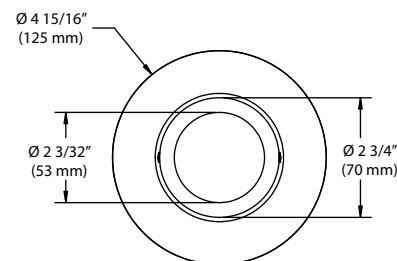

PRILUX

4" Series - Contractor Pack

TRIM SPECIFICATIONS

LIGHT SOURCE   **High Brightness PAR16 LED**
Color: Warm White (3,000K)
400 Lumens output
CRI: 80 +
Beam Angle: 40°
Lifespan: 50,000 hours
Power Consumption: 7W
Compatible with most incandescent, Magnetic Low Voltage (MLV) and Electronic Low Voltage (ELV) dimmers.

High Brightness PAR20 LED
Color: Warm White (3,000K)
600 Lumens output
CRI: 80 +
Beam Angle: 40°
Lifespan: 50,000 hours
Power Consumption: 8W
Compatible with most incandescent, Magnetic Low Voltage (MLV) and Electronic Low Voltage (ELV) dimmers.

Due to constant evolution of LED lamps and associated dimmers we must test them regularly. We invite you to visit our Web site to consult our dimmer compatibility list: www.contrastlighting.com

TRIM TYPES

PAR16
Adjustable up to 30° White Trim (-G01)
Adjustable up to 30° Satin Nickel Trim (-G13)

PAR20
Adjustable up to 20° White Trim (-G01)
Adjustable up to 20° Satin Nickel Trim (-G13)

WARRANTY

- Housing and Trims: 1 year
- PAR16 and PAR20 lamps, 50,000 hours (5 years)

PAR16 Adjustable

PAR20 Adjustable