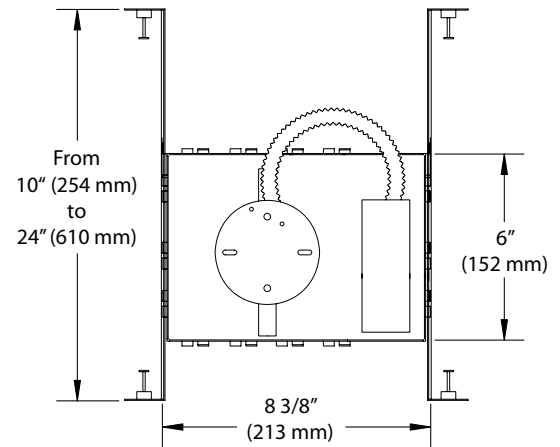

PRILUX

4" Series - Contractor Pack

Project	
Notes	
Fixture Type	
Date	

Complete Unit: New Construction Housing, Trim and LED lamp (6 units per Contractor Pack)

DESCRIPTION

New Construction housing can be installed in damp locations, indoors and outdoors. The Contractor Pack includes 6 complete units per box.

HOUSING SPECIFICATIONS

HOUSING DETAILS	MAX 50W 23 gauge (0,030" / 0,76 mm) thick galvanized steel. Below-ceiling accessible.	
MOUNTING	Perfect fit into ceiling. No light leakage. Mounting bars extend from 10" (254 mm) to 24 1/2" (622 mm) to fit in most ceiling structures.	
CEILING FINISH	Cutout Ø 4 1/4" (107 mm)	Thickness Installs to ceilings up to 1 3/8" (35 mm) thick.
VOLTAGE	120 Volts (CAN & USA)	
CERTIFICATIONS	<ul style="list-style-type: none"> cULus Listed for damp locations E252582 Energy Star® certified lamp included 	