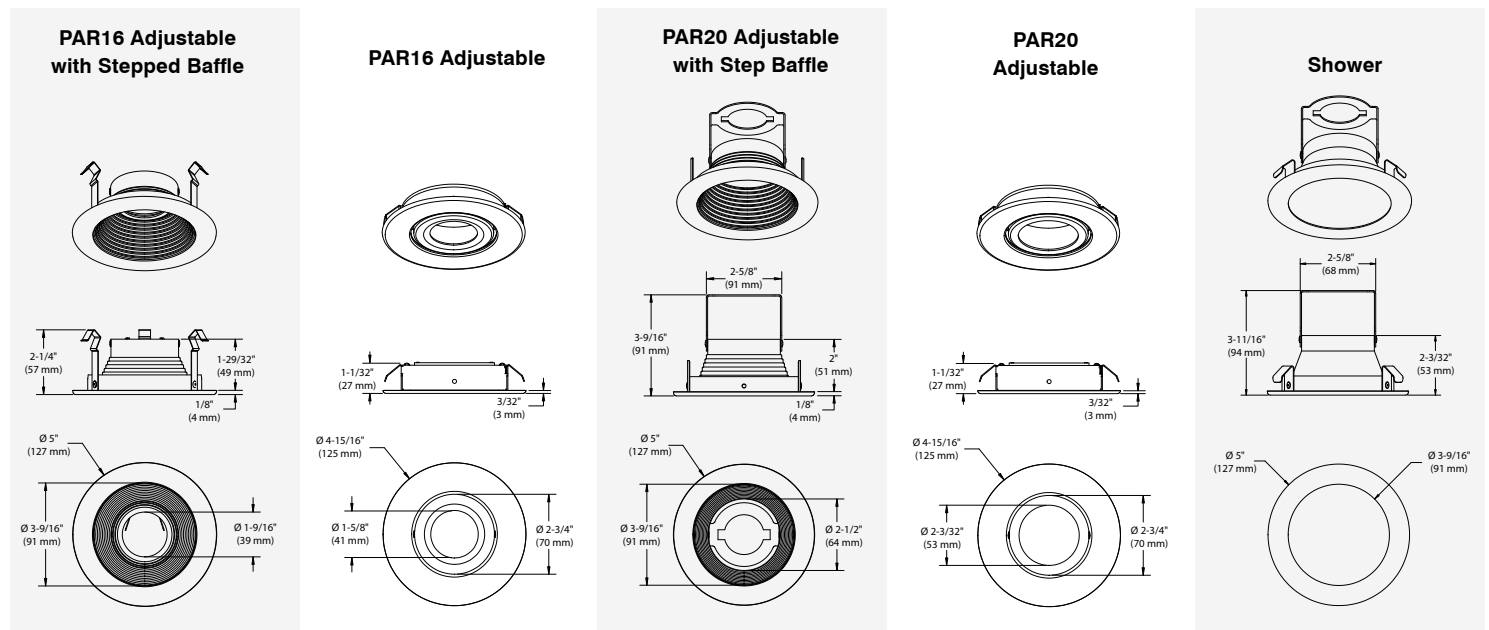

PRILUX

4" Series

TRIM SPECIFICATIONS

LIGHT SOURCE	PAR16 LED High Brightness Color: Warm white (3,000K) 500 Lumens output CRI: 90 + Beam Angle: 40° Lifespan: 50,000 hours Power Consumption: 6.5W Compatible with most incandescent, Magnetic Low Voltage (MLV) and Electronic Low Voltage (ELV) dimmers.	PAR20 LED High Brightness Color: Warm white (3,000K) 600 Lumens output CRI: 90 + Beam Angle: 40° Lifespan: 50,000 hours Power Consumption: 7W Compatible with most incandescent, Magnetic Low Voltage (MLV) and Electronic Low Voltage (ELV) dimmers.

Due to constant evolution of LED lamps and associated dimmers we must test them regularly. We invite you to consult frequently our Web site to find our dimmer compatibility list: www.contrastlighting.com

TRIM TYPES	Round Adjustable Trim up to 20° for PAR16 LED and PAR20 LED in White (-G01), Matte White (-G11) or Satin Nickel (-G13) and for PAR20 LED only Matte Black (-G22)
	Round Adjustable Trim up to 20° for PAR16 LED White with Black Step Baffle (-B01B) and for PAR20 LED White with White Step Baffle (-B01W) or Black Step Baffle (-B01B)
	Round Shower Trim for PAR16 LED and PAR20 LED in White (-S01) and for PAR20 LED only Matte White (-S11) and Satin Nickel (-S13)

WARRANTY	• Housing and Trims: 1 year
	• PAR16 LED and PAR20 LED lamps, 50,000 hours (5 years)