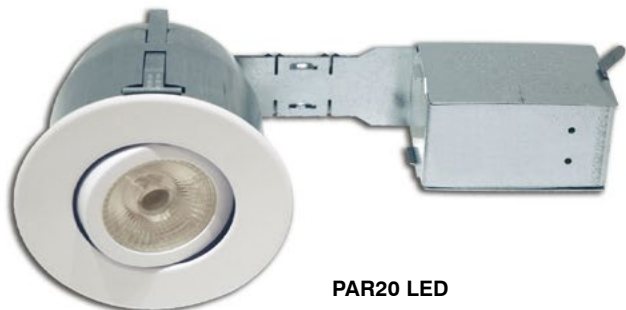

PRILUX

4" Series

Project	
Notes	
Fixture Type	
Date	

Complete Unit: IC Air Tight Remodeler, Trim and LED lamp

PAR20 LED

PAR16 LED

DESCRIPTION

IC (except polyurethane) and Air Tight Remodeler, ASTM E283 certified can be installed in a damp or wet (shower trim only) location, indoor and outdoor.

HOUSING SPECIFICATIONS

HOUSING DETAILS

LED Lamp MAX 10W

Flexible channel wire bracket made of steel, bending up to 45° vertically for ease of installation in confined spaces

0,051" (1,3 mm) thickness galvanized steel
Below-ceiling accessible

MOUNTING

Perfect fit to ceiling. No light leakage
Requires a 7" (178 mm) clearance beyond the ceiling level.

CEILING FINISH

Cutout	Thickness
Ø 4-1/4" (108 mm)	Installs to ceilings up to 7/8" (22 mm) thick.

Approved for use in insulated ceilings in direct contact with the insulating material (except polyurethane).

THERMAL PROTECTOR

TC 194°F (90°C)

VOLTAGE

120 Volts

CERTIFICATIONS

- cULus Listed for damp or wet (shower trim only) locations **E174023**
- Energy Star® certified lamp included
- Certified Air Tight ASTM E283