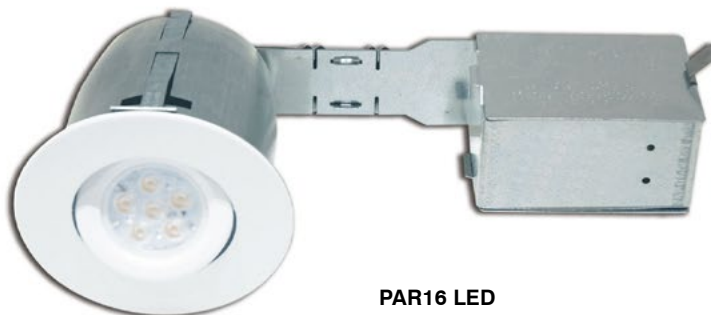

PRILUX

4" Series

Project	
Notes	
Fixture Type	
Date	

Complete Unit: IC Air Tight Remodeler, Trim and LED lamp

PAR20 LED

PAR16 LED

DESCRIPTION

IC (except polyurethane) and Air Tight Remodeler, ASTM E283 certified can be installed in a damp or wet (shower trim only) location, indoor and outdoor.

HOUSING SPECIFICATIONS

HOUSING DETAILS

LED Lamp MAX 10W

Flexible channel wire bracket made of steel, bending up to 45° vertically for ease of installation in confined spaces

0,051" (1,3 mm) thickness galvanized steel
Below-ceiling accessible

MOUNTING

Perfect fit to ceiling. No light leakage
Requires a 7" (178 mm) clearance beyond the ceiling level.

CEILING FINISH

Cutout	Thickness
Ø 4-1/4" (108 mm)	Installs to ceilings up to 7/8" (22 mm) thick.

Approved for use in insulated ceilings in direct contact with the insulating material (except polyurethane).

THERMAL PROTECTOR

TC 194°F (90°C)

VOLTAGE

120 Volts

CERTIFICATIONS

- cULus Listed for damp or wet (shower trim only) locations **E174023**
- Energy Star® certified lamp included
- Certified Air Tight ASTM E283