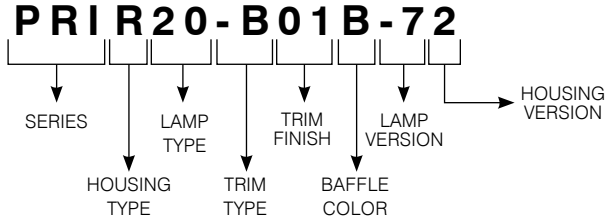

PRILUX

4" Series

CODIFICATION EXAMPLE

ORDERING CODE for Complete Unit

SERIES	HOUSING TYPE	LAMP TYPE	TRIM TYPE	TRIM FINISH	BAFFLE COLOR	LAMP VERSION	HOUSING VERSION			
PRI	R					-7	2			
PRI	R	IC Remodel	16	PAR16	-G	Adjustable	01 White 11 Matte White 13 Satin Nickel	N/A	-7 Generation 7	2 Generation 2
		16	PAR16	-B	Adjustable with Stepped Baffle	01 White	B Black			
		16	PAR16	-S	Shower	01 White	N/A			
		20	PAR20	-G	Adjustable	01 White 11 Matte White 13 Satin Nickel 22 Matte Black	N/A			
		20	PAR20	-B	Adjustable with Stepped Baffle	01 White	W White B Black			
		20	PAR20	-S	Shower	01 White 11 Matte White 13 Satin Nickel	N/A			

Note: For Contractor Pack (6 Complete Units), add **CPK** at the beginning of the ordering code.

Ex.: **CPKPRIR20-G01-72 (PAR20)**

CPKPRIR16-G01-72 (PAR16)

CONTRASTE

1009, rue du Parc Industriel
Lévis (Québec) G6Z 1C5 Canada
Tel.: 1-888-839-4624 Fax: 1-877-839-7057
info@contrastlighting.com
www.contrastlighting.com

© 2017 Contrast Lighting M.L. Inc.
All rights reserved

Contrast Lighting reserves the right to make changes in specifications and/or to discontinue any product at any time without notice or obligation and will not be liable for any consequences resulting from the use of this publication.