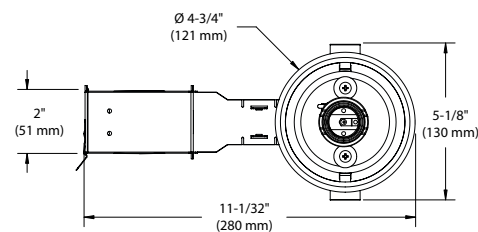

HOUSING SPECIFICATIONS

HOUSING DETAILS

LED Lamp MAX 10W

Flexible channel wire bracket made of steel, bending up to 45° vertically for ease of installation in confined spaces

0,051" (1,3 mm) thickness galvanized steel
Below-ceiling accessible

MOUNTING

Perfect fit to ceiling. No light leakage
Requires a 7" (178 mm) clearance beyond the ceiling level.

CEILING FINISH

Cutout	Thickness
Ø 4-1/4" (108 mm)	Installs to ceilings up to 7/8" (22 mm) thick.

Approved for use in insulated ceilings in direct contact with the insulating material (except polyurethane).

THERMAL PROTECTOR

TC 194°F (90°C)

VOLTAGE

120 Volts

CERTIFICATIONS

- cULus Listed for damp or wet (shower trim only) locations **E174023**
- Energy Star® certified lamp included
- Certified Air Tight ASTM E283