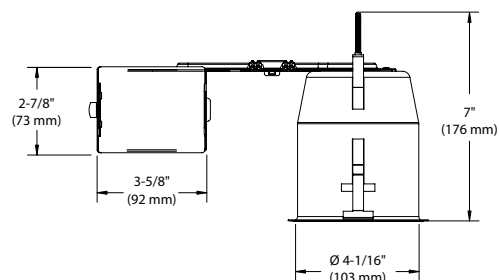

HOUSING SPECIFICATIONS

HOUSING DETAILS

LED Lamp MAX 10W

Flexible channel wire bracket made of steel, bending up to 45° vertically for ease of installation in confined spaces

0,051" (1,3 mm) thickness galvanized steel
Below-ceiling accessible

MOUNTING

Perfect fit to ceiling. No light leakage
Requires a 7" (178 mm) clearance beyond the ceiling level.

CEILING FINISH

Cutout	Thickness
Ø 4-1/4" (108 mm)	Installs to ceilings up to 7/8" (22 mm) thick.

Approved for use in insulated ceilings in direct contact with the insulating material (except polyurethane).

THERMAL PROTECTOR

TC 194°F (90°C)

VOLTAGE

120 Volts

CERTIFICATIONS

- cULus Listed for damp or wet (shower trim only) locations **E174023**
- Energy Star® certified lamp included
- Certified Air Tight ASTM E283