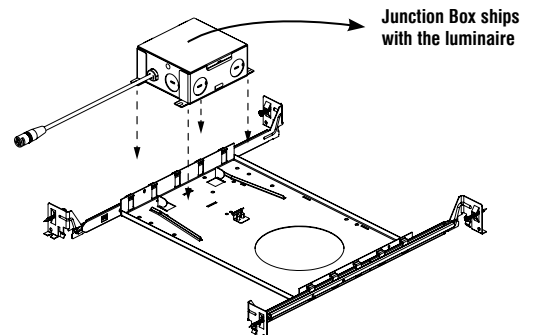

GOOF RINGS

Code: RS4-11 (Matte White)
RS4-13 (Satin Nickel)
RS4-22 (Matte Black)

Outside dimensions: 5-1/2" (140 mm) x 5-1/2" (140 mm)
 Inside diameter: \varnothing 4-1/4" (108 mm)

CABLES

Code: CBL06-FT6-2TL (6' (2 m))
CBL20-FT6-2TL (20' (6 m))