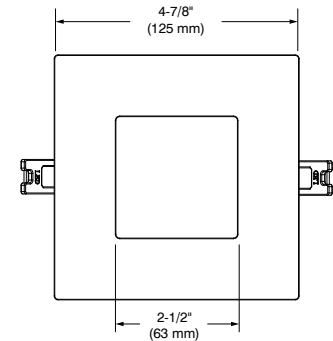

SPECIFICATIONS

LED	LED Module Epistar 2835 L70 @ 50,000 hours Color Temperature and lumens: 2700K: 500 lm 3000K: 550 lm 4000K: 600 lm CRI: 90+ Power Factor: >85% Voltage: 120 VAC Power: 10 Watts
CEILING CUTOUT	ø 4-1/4" (108 mm) MIN ø 4-1/8" (105 mm) / MAX ø 4-1/2" (114 mm)
BEAM	Very Wide Flood → 110°
WIRE TYPE	18" FT6 plenum rated with twist-and-lock connector
OPERATING TEMPERATURE	-20°C to 40°C
CERTIFICATION	<ul style="list-style-type: none"> • Certified ETL for wet locations and insulated ceilings (type IC) • Plenum rated (FT6) • Certified ASTM E283 Air Tight • Certified Energy Star®
WARRANTY	5-year warranty

GOOF RINGS

Code: RS4-11 (Matte White)
RS4-13 (Satin Nickel)
RS4-22 (Matte Black)

Outside dimensions: 5-1/2" (140 mm) x 5-1/2" (140 mm)
 Inside diameter: \varnothing 4-1/4" (108 mm)

CABLES

Code: CBL06-FT6-2TL (6' (2 m))
CBL20-FT6-2TL (20' (6 m))