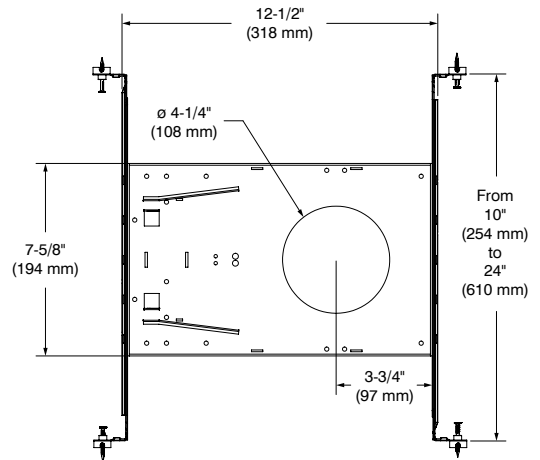

GOOF RINGS

Code: RS4-11 (Matte White)
RS4-13 (Satin Nickel)
RS4-22 (Matte Black)

Outside dimensions: 5-1/2" (140 mm) x 5-1/2" (140 mm)
 Inside diameter: \varnothing 4-1/4" (108 mm)

CABLES

Code: CBL06-FT6-2TL (6' (2 m))
CBL20-FT6-2TL (20' (6 m))