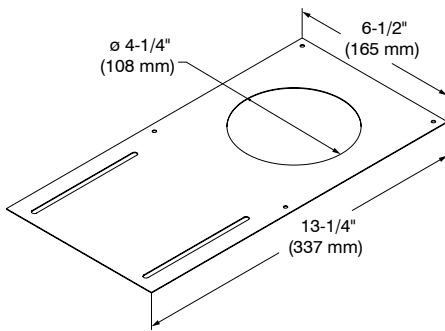

PROF41

4" Profilux Series

Complete Unit: LED Square Downlight Trim including the Junction Box and Driver

ACCESSORIES

MOUNTING PLATES

Code: P4RN (without bars)
P4RNW-SC (with bars)

P4RN