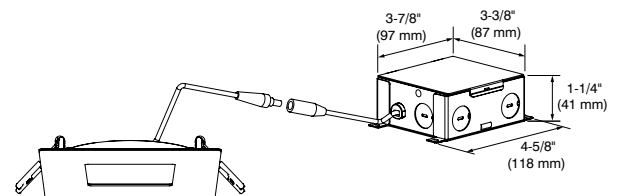

PROF41-13 (illustrated)

Recessed ultra-thin Air Tight LED trim for insulated ceiling and suitable for wet locations. The thin profile with spring clips allows for quick and easy installation. Ideal for confined spaces.

SPECIFICATIONS

LED	LED Module Epistar 2835 L70 @ 50,000 hours Color Temperature and lumens: 2700K: 500 lm 3000K: 550 lm 4000K: 600 lm CRI: 90+ Power Factor: >85% Voltage: 120 VAC Power: 10 Watts
CEILING CUTOUT	ø 4-1/4" (108 mm) MIN ø 4-1/8" (105 mm) / MAX ø 4-1/2" (114 mm)
BEAM	Very Wide Flood → 110°
WIRE TYPE	18" FT6 plenum rated with twist-and-lock connector
OPERATING TEMPERATURE	-20°C to 40°C
CERTIFICATION	<ul style="list-style-type: none"> • Certified ETL for wet locations and insulated ceilings (type IC) • Plenum rated (FT6) • Certified ASTM E283 Air Tight • Certified Energy Star®
WARRANTY	5-year warranty