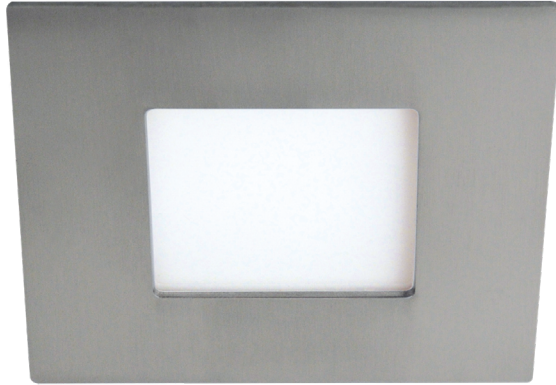

SPECIFICATION SHEET

PROF41

4" Profilux Series

Complete Unit: LED Square Downlight Trim including the Junction Box and Driver

Project _____

Notes _____

Fixture Type _____

Date _____

PROF41-13 (illustrated)

Recessed ultra-thin Air Tight LED trim for insulated ceiling and suitable for wet locations. The thin profile with spring clips allows for quick and easy installation. Ideal for confined spaces.

SPECIFICATIONS

LED	LED Module Epistar 2835 L70 @ 50,000 hours Color Temperature and lumens: 2700K: 500 lm 3000K: 550 lm 4000K: 600 lm CRI: 90+ Power Factor: >85% Voltage: 120 VAC Power: 10 Watts
CEILING CUTOUT	ø 4-1/4" (108 mm) MIN ø 4-1/8" (105 mm) / MAX ø 4-1/2" (114 mm)
BEAM	Very Wide Flood → 110°
WIRE TYPE	18" FT6 plenum rated with twist-and-lock connector
OPERATING TEMPERATURE	-20°C to 40°C
CERTIFICATION	<ul style="list-style-type: none"> • Certified ETL for wet locations and insulated ceilings (type IC) • Plenum rated (FT6) • Certified ASTM E283 Air Tight • Certified Energy Star®
WARRANTY	5-year warranty