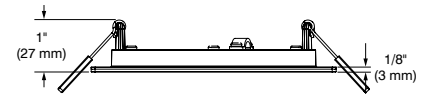

SPECIFICATIONS

LED	LED Module Epistar 2835 L70 @ 50,000 hours Color Temperature and lumens: 2700K: 500 lm 3000K: 550 lm 4000K: 600 lm CRI: 90+ Power Factor: >85% Voltage: 120 VAC Power: 10 Watts
CEILING CUTOUT	ø 4-1/4" (108 mm) MIN ø 4-1/8" (105 mm) / MAX ø 4-1/2" (114 mm)
BEAM	Very Wide Flood → 110°
WIRE TYPE	18" FT6 plenum rated with twist-and-lock connector
OPERATING TEMPERATURE	-20°C to 40°C
CERTIFICATION	<ul style="list-style-type: none"> • Certified ETL for wet locations and insulated ceilings (type IC) • Plenum rated (FT6) • Certified ASTM E283 Air Tight • Certified Energy Star®
WARRANTY	5-year warranty

GOOF RINGS

Code: RS4-11 (Matte White)
RS4-13 (Satin Nickel)
RS4-22 (Matte Black)

Outside dimensions: 5-1/2" (140 mm) x 5-1/2" (140 mm)
 Inside diameter: \varnothing 4-1/4" (108 mm)

CABLES

Code: CBL06-FT6-2TL (6' (2 m))
CBL20-FT6-2TL (20' (6 m))