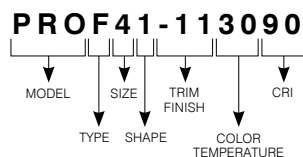

PROF41

4" Profilux Series

Complete Unit: LED Square Downlight Trim including the Junction Box and Driver

SPECIFICATIONS (CON'T)

TRIM	Thin profile 1-1/8" (28 mm) Matte White (-11), Matte Black (-22) or Satin Nickel (-13) available. Packaged with a plastic protection film on the bottom face to ensure ease of installation.
MOUNTING	The space required beyond ceiling material is 1-1/2" (38 mm). The maximal thickness of the ceiling is 1" (25 mm). Beyond this thickness, springs will apply less pressure between the trim and the ceiling. The base of the trim will thus have some difficulty to sit flush with the ceiling.
JUNCTION BOX	10 cubic inches junction box with independent auxiliary connection and keyholes for fixing to the structure. Includes driver with factory assembled triple push-in connectors. Also provided with 1 complimentary 1/2" (13 mm) strain relief connector for non-metallic sheathed cable as well as 2 screws and anchors for fixation.
DIMMING	Compatible with Electronic Low Voltage (ELV) and Incandescent (TRIAC) dimmers. We invite you to consult frequently our Web site to find our suggested compatible dimmers list: www.contrastlighting.com
ACCESSORIES	• 6' (2 m) and 20' (6 m) cables (see ordering code) • Mounting Plates (see ordering code) • Goof Rings (see ordering code)

CODIFICATION EXAMPLE

ORDERING CODES

MODEL	TYPE	SIZE	SHAPE	TRIM FINISHES	COLOR TEMPERATURES
PRO	F	4	1		
PRO Profilux	F Fixed	4 4 inches	1 Square	-11 Matte White -13 Satin Nickel -22 Matte Black	2790 2,700K (90+ CRI) — 500 lm 3090 3,000K (90+ CRI) — 550 lm 4090 4,000K (90+ CRI) — 600 lm

CONTRASTE

1009, rue du Parc Industriel
Lévis (Québec) G6Z 1C5 Canada
Tel.: 1-888-839-4624
Fax.: 1-877-839-7057
contrastlighting.com
info@contrastlighting.com

© 2019 Contrast Lighting M.L. Inc.
All rights reserved

Contrast Lighting M.L. Inc. reserves the right to make changes in specifications and/or to discontinue any product at any time without notice or obligation and will not be liable for any consequences resulting from the use of this publication.