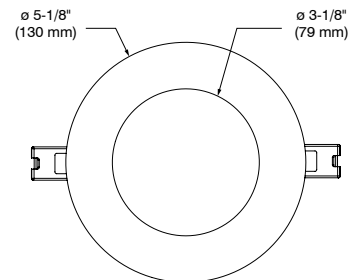

#### SPECIFICATIONS

|                    |   |
|--------------------|---|
| COLOR TEMPERATURES | 3,000K and 4,000K   |
| CRI                | 80+   |
| LED MODULE         | Epistar 2835  |
| VOLTAGE            | 120 VAC   |
| POWER              | 9 Watts   |
| POWER FACTOR       | >85%  |
| LUMEN OUTPUT       | Up to 600 lumens, 67 lm/W   |
| LIFESPAN           | L70 @ 50,000 hours  |
| TRIM               | Thin profile 1-5/16" (33 mm)<br>Matte White <b>(-11)</b> or Brushed Nickel <b>(-12BR)</b> finishes available.<br>Packaged with a plastic protection film on the bottom face to ensure ease of installation.   |
| BEAM               | Very Wide Flood → 150°  |
| WIRE TYPE          | FT4   |
| MOUNTING           | The space required beyond ceiling material is 1-1/2" (38 mm).<br>The maximal thickness of the ceiling is 1" (25 mm). Beyond this thickness, springs will apply less pressure between the trim and the ceiling. The base of the trim will thus have some difficulty to sit flush with the ceiling. |