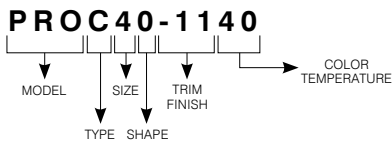

PROC40

4" Profilux Series

Complete Unit: LED Round Indirect Lighting Trim including the Junction Box and Driver

SPECIFICATIONS (CON'T)

CEILING CUTOUT	ø 4-1/4" (108 mm) MIN ø 4-1/8" (105 mm) / MAX ø 5" (127 mm)
JUNCTION BOX	Junction box with independent auxiliary connection and keyholes for fixing to the structure. Includes driver with factory assembled triple push-in connectors. Also provided with 1 complimentary 1/2" (13 mm) strain relief connector for non-metallic sheathed cable as well as 2 screws and anchors for fixation.
DIMMING	Compatible with Electronic Low Voltage (ELV) and Incandescent (TRIAC) dimmers. We invite you to consult our Web site frequently to find our suggested compatible dimmers list: www.contrastlighting.com
OPTIONS	• 6' (2 m) and 20' (6 m) cables (see ordering code) • Mounting Plates (see ordering code) • Goof Rings (see ordering code)
CERTIFICATION	Certified ETL for dry locations and insulated ceilings (type IC)
WARRANTY	5-year warranty

CODIFICATION EXAMPLE

ORDERING CODES

MODEL	TYPE	SIZE	SHAPE	TRIM FINISHES	COLOR TEMPERATURES
PRO	C	4	0		
PRO Profilux	C Indirect Lighting	4 4 inches	0 Round	-11 Matte White -12BR Brushed Nickel	30 3,000K 40 4,000K

CONTRASTE

1009, rue du Parc Industriel
Lévis (Québec) G6Z 1C5 Canada
Tel.: 1-888-839-4624
Fax.: 1-877-839-7057
contrastlighting.com
info@contrastlighting.com

© 2017 Contrast Lighting M.L. Inc.
All rights reserved

Contrast Lighting M.L. Inc. reserves the right to make changes in specifications and/or to discontinue any product at any time without notice or obligation and will not be liable for any consequences resulting from the use of this publication.