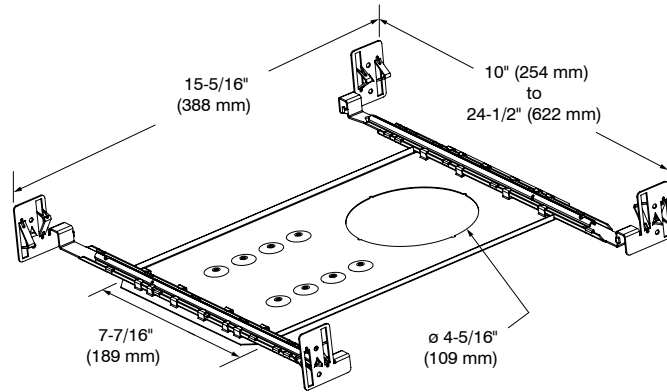

P4RNW

GOOF RINGS OPTION

Code: RR4-11 (Matte White)

RR4-12BR (Brushed Nickel)

Outside diameter: $\varnothing$ 6-1/8" (156 mm)

Inside diameter: $\varnothing$ 4-1/4" (108 mm)

CABLES OPTION

Code: PRO-CBL6 (6' (2 m))

PRO-CBL20 (20' (6 m))

CONTRASTE

1009, rue du Parc Industriel
Lévis (Québec) G6Z 1C5 Canada
Tel.: 1-888-839-4624
Fax.: 1-877-839-7057
contrastlighting.com
info@contrastlighting.com

© 2017 Contrast Lighting M.L. Inc.
All rights reserved

Contrast Lighting M.L. Inc. reserves the right to make changes in specifications and/or to discontinue any product at any time without notice or obligation and will not be liable for any consequences resulting from the use of this publication.