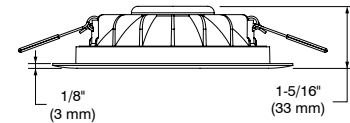

#### SPECIFICATIONS

|                    |   |
|--------------------|---|
| COLOR TEMPERATURES | 3,000K and 4,000K   |
| CRI                | 80+   |
| LED MODULE         | Epistar 2835  |
| VOLTAGE            | 120 VAC   |
| POWER              | 9 Watts   |
| POWER FACTOR       | >85%  |
| LUMEN OUTPUT       | Up to 600 lumens, 67 lm/W   |
| LIFESPAN           | L70 @ 50,000 hours  |
| TRIM               | Thin profile 1-5/16" (33 mm)<br>Matte White <b>(-11)</b> or Brushed Nickel <b>(-12BR)</b> finishes available.<br>Packaged with a plastic protection film on the bottom face to ensure ease of installation.   |
| BEAM               | Very Wide Flood → 150°  |
| WIRE TYPE          | FT4   |
| MOUNTING           | The space required beyond ceiling material is 1-1/2" (38 mm).<br>The maximal thickness of the ceiling is 1" (25 mm). Beyond this thickness, springs will apply less pressure between the trim and the ceiling. The base of the trim will thus have some difficulty to sit flush with the ceiling. |