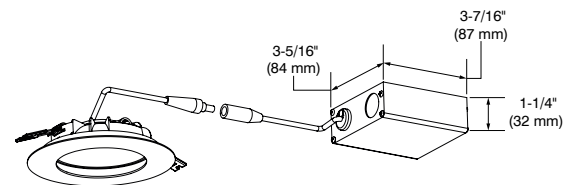

#### SPECIFICATIONS

|                    |   |
|--------------------|---|
| COLOR TEMPERATURES | 3,000K and 4,000K   |
| CRI                | 80+   |
| LED MODULE         | Epistar 2835  |
| VOLTAGE            | 120 VAC   |
| POWER              | 9 Watts   |
| POWER FACTOR       | >85%  |
| LUMEN OUTPUT       | Up to 600 lumens, 67 lm/W   |
| LIFESPAN           | L70 @ 50,000 hours  |
| TRIM               | Thin profile 1-5/16" (33 mm)<br>Matte White <b>(-11)</b> or Brushed Nickel <b>(-12BR)</b> finishes available.<br>Packaged with a plastic protection film on the bottom face to ensure ease of installation.   |
| BEAM               | Very Wide Flood → 150°  |
| WIRE TYPE          | FT4   |
| MOUNTING           | The space required beyond ceiling material is 1-1/2" (38 mm).<br>The maximal thickness of the ceiling is 1" (25 mm). Beyond this thickness, springs will apply less pressure between the trim and the ceiling. The base of the trim will thus have some difficulty to sit flush with the ceiling. |