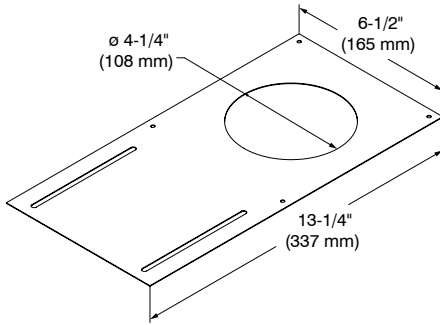

PROC40

4" Profilux Series

Complete Unit: LED Round Indirect Lighting Trim including the Junction Box and Driver

MOUNTING PLATES OPTION

Code: P4RN (without bars)

P4RNW (with bars)

P4RN