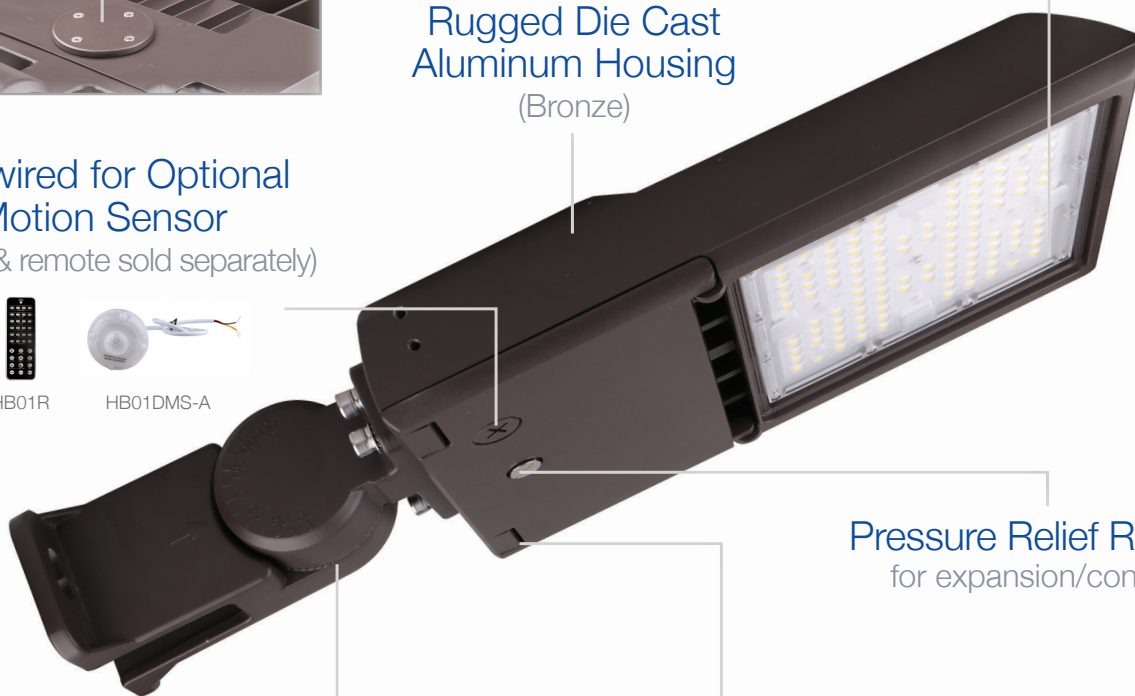

FL04B Flood / Area Light

60W | 4000K | 120-347V

TRUE UNIVERSAL POWER INPUT FROM 120-347V!

A versatile, clean, and modern appearance that brings a pleasing aesthetic to any project

Removable Access Plate

for easy field installation of twist lock photocell receptacle

Type III
Polycarbonate Optics
Type IV and V available

Rugged Die Cast Aluminum Housing
(Bronze)

Pre-wired for Optional Motion Sensor
(Sensor & remote sold separately)

HB01R

HB01DMS-A

Pressure Relief Respirator
for expansion/contraction

Complete with Trunnion
Interchangeable mounting options sold separately

Quick-Release, Hinged Access Cover
for control compartment

Accessories (Ordered Separately):
Slip Fit, Pole Mount, Multi Mount, Motion Sensor Remote, Motion Sensor, Photocell and Receptacle