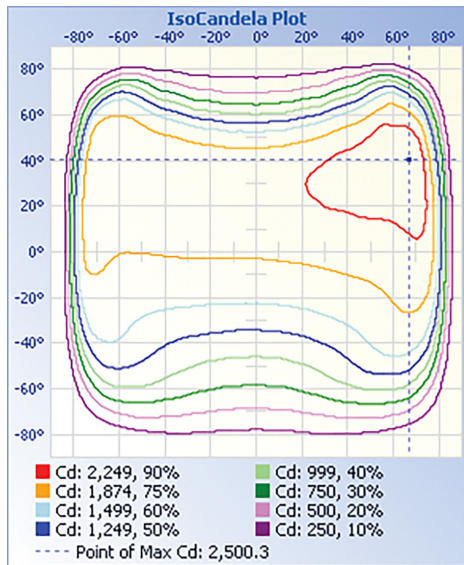

TECHNICAL DATA

LIGHT SPECIFICATIONS

Lumens	8,123 lm
Efficacy	136 lm/W
CCT	4000K
CRI	73
L70 Life	50,000 hrs
Dimmable	0-10V
Warranty	10-year

APPROVALS AND LISTINGS

cUL	E482965
DLC	PLY9N8AJ8IOL

ISOCANDELA