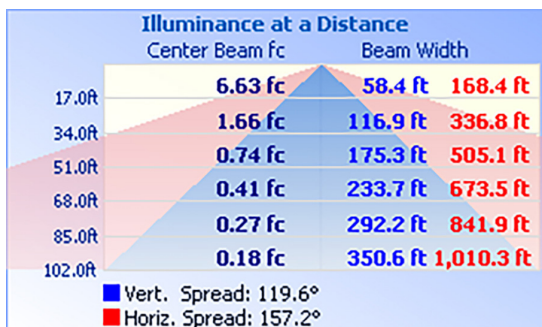

ILLUMINANCE AT A DISTANCE