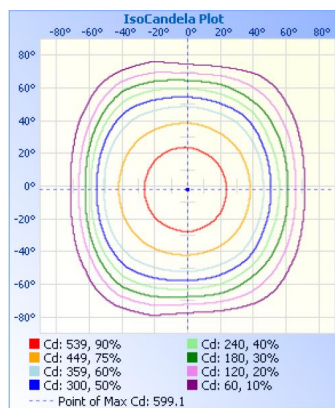

ISOCANDELA

ELECTRICAL

Wattage	15W
Voltage	120-277V
Power Factor	0.9
THD	18.39%
Operating Temp	-40 to 50°C

CONSTRUCTION

Housing	Aluminum Alloy
Finish	Bronze
IP Rating	IP65
Carton Weight	10.4 kg
Carton Qty	8
Carton Dimensions	484 x 302 x 297 mm

SUGGESTED SUBSTITUTION

FLM-15W-40K-LV-YK

ILLUMINANCE AT A DISTANCE

Center Beam fc	Beam Width	
	Center Beam fc	Beam Width
17.0ft	2.07 fc	50.5 ft 45.1 ft
34.0ft	0.52 fc	101.1 ft 90.2 ft
51.0ft	0.23 fc	151.6 ft 135.3 ft
68.0ft	0.13 fc	202.2 ft 180.4 ft
85.0ft	0.08 fc	252.7 ft 225.6 ft
102.0ft	0.06 fc	303.3 ft 270.7 ft

■ Vert. Spread: 112.1°
■ Horiz. Spread: 106.0°

Western Canada Warehouse: 121-1647 Broadway Street, Port Coquitlam, BC V3C 6P8 | ordersbc@csc-led.com