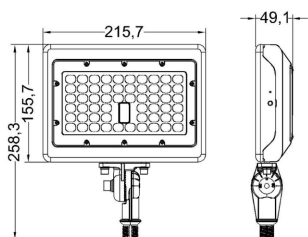

### DIMENSIONS

Yoke Mount (Standard)

Knuckle Mount (Sold Separately)

### ILLUMINANCE AT A DISTANCE

Distance (ft)	Illuminance at a Distance	
	Center Beam fc	Beam Width
17.0ft	9.32 fc	29.0 ft 53.8 ft
34.0ft	2.33 fc	58.0 ft 107.6 ft
51.0ft	1.04 fc	87.0 ft 161.4 ft
68.0ft	0.58 fc	116.0 ft 215.2 ft
85.0ft	0.37 fc	145.0 ft 269.0 ft
102.0ft	0.26 fc	174.0 ft 322.8 ft