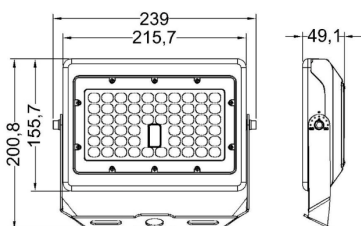

### DIMENSIONS

Yoke Mount (Standard)

Knuckle Mount (Sold Separately)