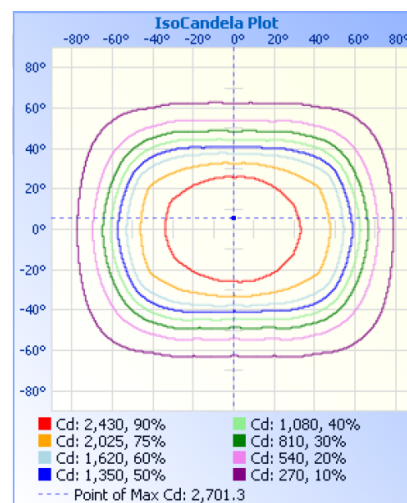

ISOCANDELA

Western Canada Warehouse: 121-1647 Broadway Street, Port Coquitlam, BC V3C 6P8 | ordersbc@csc-led.com