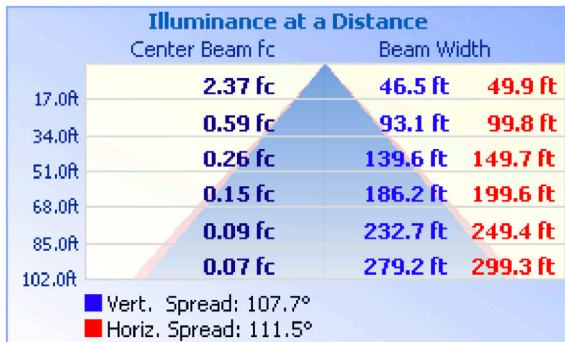

TECHNICAL DATA

LIGHT SPECIFICATIONS

Lumens	1,856 lm
Efficacy	128.3 lm/W
CCT	4000K
Distribution	NEMA 7x7
CRI	82
Dimmable	0-10V
L70 Life	> 54,000 hrs
Warranty	10-year

APPROVALS AND LISTINGS

cUL	E482965
DLC	S-5VDWLB

ILLUMINANCE AT A DISTANCE