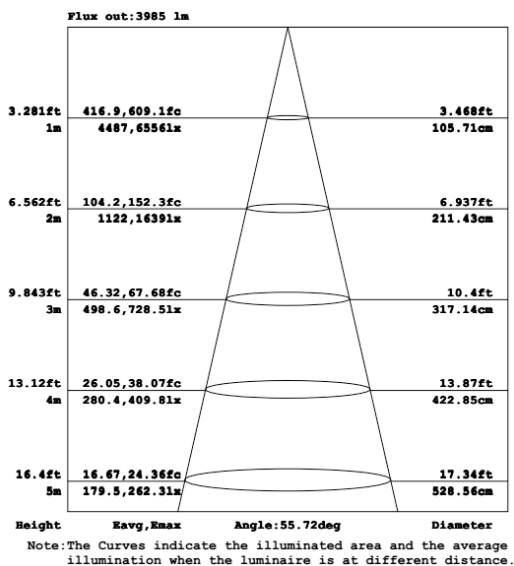

270° Rotatable Module

Superior Anodized
Paint Finish

Oversized Heat Sink
for Superior Thermal
Management

TECHNICAL DATA

LIGHT SPECIFICATIONS

Lumens	5,131 lm
Efficacy	128.18 lm/W
CCT	5000K
Beam angle	60°
CRI	73.5
Dimmable	No
Rated hours	50,000
Warranty	10-year

APPROVALS AND LISTINGS

cUL	E482965
DLC	PL3VERZYMHTN

ILLUMINANCE CONE

ELECTRICAL

Wattage	40W
Voltage	120-277V
Power factor	0.91
THD	18.95%
Operating temp	-30° to 45° C

CONSTRUCTION

Housing	Cast aluminum
Finish	Anodized finish
Colour	Black
IP Rating	IP65
Weight	4.07 lbs
Carton qty	4