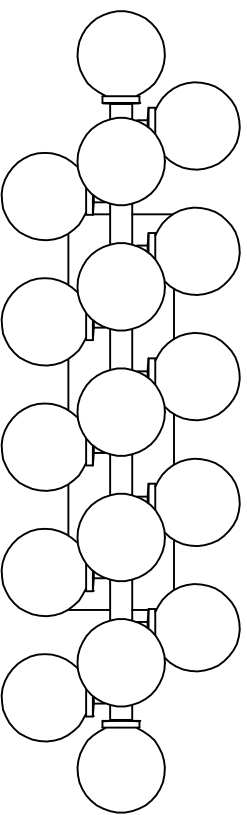

Trade Mark:  
CRYSTAL WORLD INC

Product Name: Pendant lamp  
Model : 1020W36-17-602  
120Vac, 60Hz, AC ONLY  
Lamp Size: L:36" W:11" H:8"

**PENDANT LAMP ASSEMBLY INSTRUCTIONS**

1. Install bulb(s) (NOT INCLUDED), USE 120V G4LED  17~2W Max