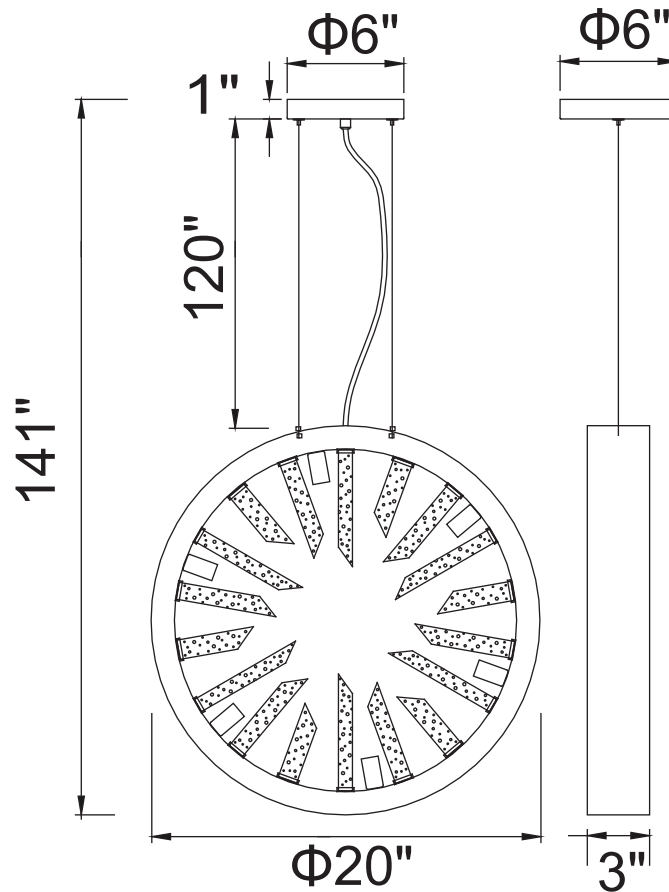

PROJECT: _____

FIXTURE TYPE: _____

LOCATION: _____

CONTACT/PHONE: _____

Item	1142P20-6-613
Collection	SPIKED
Finish	Polished Nickel
Glass	-----
Crystal	Clear
Input	120V AC,60HZ,AC

Shade	-----
Length/Dia.	20"
Width/Ext.	3"
Height	20"
Maximum	141"
Lumens	-----

Light Source	G9
Bulb Info.	6×40W
Included	-----
Dimmable	Yes
Color	-----
Weight	