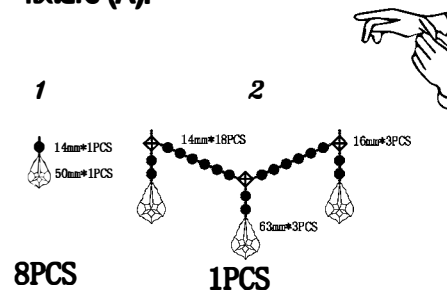

Trade Mark:
CRYSTAL WORLD INC

Product Name: Wall lamp
Model :2022W16AB-2
120Vac, 60Hz,AC ONLY
Lamp Size: W16"xH15"xE8"

WALL LAMP ASSEMBLY INSTRUCTIONS

1. Lead the lamp arms (B) through the wall plate(A), Then locking them with hexagon nuts (C).
2. Place fixture(A) onto Butterfly (EE). Secure with cap nuts (AA).

Hardware Used

AA Cap nut  X 2

2. Please hang the crystal(1) (2) to the fixture (A).

3. Install light bulbs (not included).
Use bulb

120V  E12 2x40W Max.