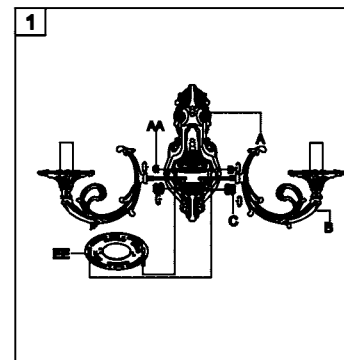

Trade Mark:
CRYSTAL WORLD INC

Product Name: Wall lamp
Model :2022W16AB-2
120Vac, 60Hz,AC ONLY
Lamp Size: W16"xH15"xE8"

WALL LAMP ASSEMBLY INSTRUCTIONS

1. Lead the lamp arms (B) through the wall plate(A), Then locking them with hexagon nuts (C).
2. Place fixture(A) onto Butterfly (EE). Secure with cap nuts (AA).

Hardware Used

AA Cap nut  X 2

2. Please hang the crystal(1) (2) to the fixture (A).

3. Install light bulbs (not included).
Use bulb

120V  E12 2x40W Max.