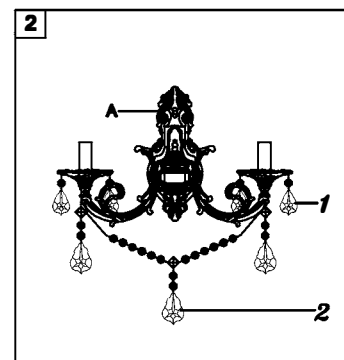

Trade Mark:
CRYSTAL WORLD INC

Product Name: Wall lamp
Model :2022W16AB-2
120Vac, 60Hz,AC ONLY
Lamp Size: W16"xH15"xE8"

WALL LAMP ASSEMBLY INSTRUCTIONS

1. Lead the lamp arms (B) through the wall plate(A), Then locking them with hexagon nuts (C).
2. Place fixture(A) onto Butterfly (EE). Secure with cap nuts (AA).

Hardware Used

AA Cap nut  X 2

2. Please hang the crystal(1) (2) to the fixture (A).

3. Install light bulbs (not included).
Use bulb

120V  E12 2x40W Max.