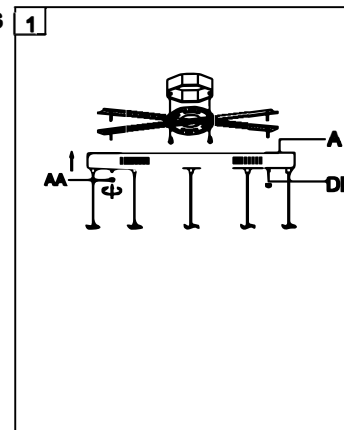

Trade Mark:
CRYSTAL WORLD INC

Product Name: Pendant lamp
Model :5444P24C-R
120Vac, 60Hz,AC ONLY
Lamp size:Ø24"XH48"

Intertek
4006677

PENDANT LAMP ASSEMBLY INSTRUCTIONS

1. Place fixture (A) onto mounting screws (DD). secure with cap nuts (AA).

Hardware Used

AA Cap nut  X 4

DD Mounting screw  X 4

2. Install light bulbs (not included).

Use bulb  13*20W Max.