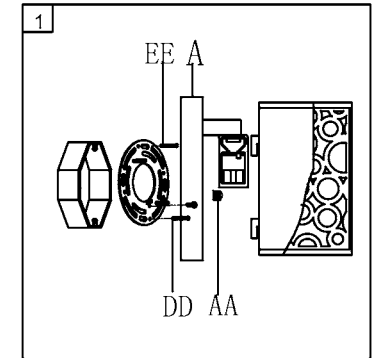

Trade Mark:  
CRYSTAL WORLD INC

Product Name: Wall lamp  
Model :5536W34ST-R-4  
120Vac, 60Hz,AC ONLY  
Lamp Size:W34"\*H6"\*E4"

## WALL LAMP ASSEMBLY INSTRUCTIONS

1. Place fixture(A) onto Butterfly (EE).  
Secure(DD) with cap nuts (AA).

### Hardware Used

AA Cap nut		X 4
DD Mounting screw		X 4

2. Please wear gloves  
when you hanging the crystal.

14#\*7  
  
28PCS

3. Install light bulbs ( not included).  
Use bulb  
**120V G9 4\*40W Max.**