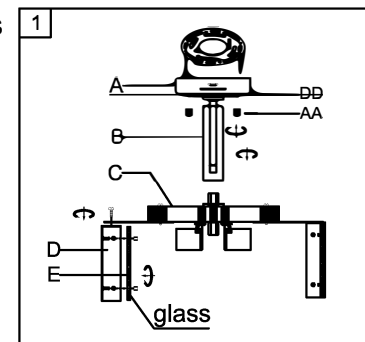

Trade Mark:
CRYSTAL WORLD INC

Product Name: Pendant lamp

Model :5571P14C-S

120Vac, 60Hz,AC ONLY

Lamp Size:L14"*W14"*H12"

Intertek
4006677

CEILING LAMP ASSEMBLY INSTRUCTIONS

1. Place fixture (A) onto mounting screws (DD). secure with cap nuts (AA). Place fix (A) and (B) with (C),(D) and (E) with (C).

Hardware Used

D		X 4
AA Cap nut		X 2
DD Mounting screw		X 2

2. Install light bulbs (not included).
Use bulb
120V E26  3*60W Max.

3. Place fix (F) with (C).