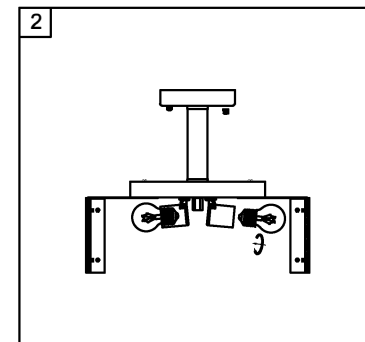

Trade Mark:
CRYSTAL WORLD INC

Product Name: Pendant lamp

Model :5571P14C-S

120Vac, 60Hz,AC ONLY

Lamp Size:L14"*W14"*H12"

Intertek
4006677

CEILING LAMP ASSEMBLY INSTRUCTIONS

1. Place fixture (A) onto mounting screws (DD). secure with cap nuts (AA). Place fix (A) and (B) with (C),(D) and (E) with (C).

Hardware Used

D		X 4
AA Cap nut		X 2
DD Mounting screw		X 2

2. Install light bulbs (not included).
Use bulb
120V E26  3*60W Max.

3. Place fix (F) with (C).