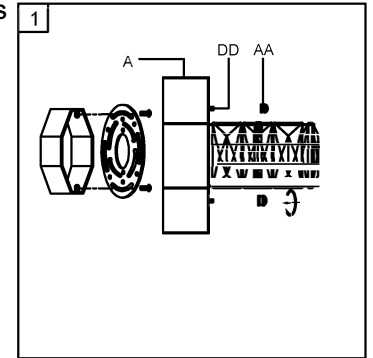

Trade Mark:
CRYSTAL WORLD INC

Product Name: Wall lamp
Model :5424W32ST
120Vac, 60Hz,AC ONLY
Lamp Size:L32"xH5"xE5"

WALL LAMP ASSEMBLY INSTRUCTIONS

1. Place fixture(A) onto mounting screws (DD).secure with cap nuts (AA).

Hardware Used

- AA Cap nut  X 2
DD Mounting screw  X 2

2. lighting bulbs (not included).

**120V LED  10*1W
DIMMABLE (4000K)**