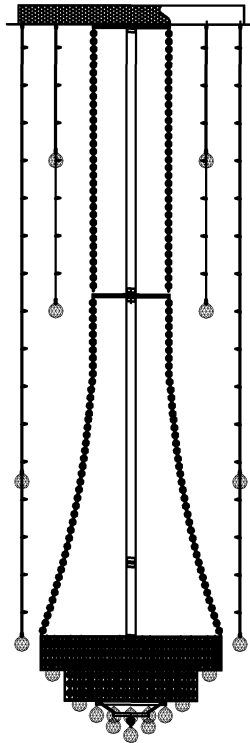

Trade Mark:
CRYSTAL WORLD INC

Product Name: Ceiling lamp
Model :6627C26C
120Vac, 60Hz,AC ONLY
Lamp size:D26" *79"H

CEILING LAMP ASSEMBLY INSTRUCTIONS

1.Screw (E) onto the (F),Screw (D) onto the (E),
Screw (C) onto the (D),Screw (B) onto the (C) ,
Screw (B) onto the (A).
Place fixture(A)onto mounting screws
(DD),secure with cap nuts (AA) .

Hardware Used

AA Cap nut		X 8
DD Mounting screw		X 8

2.Please open the clear plastic bag
carefully.and put the crystal(1)-(9)
to the fixture .

3.Install light bulbs (not included).
Use bulb
120V GU10 Bulb  12*35W Max.
+ 120V E12 Bulb  8*40W MAX