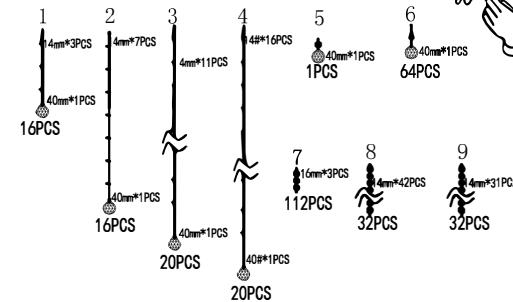

Trade Mark:
CRYSTAL WORLD INC

Product Name: Ceiling lamp
Model :6627C26C
120Vac, 60Hz,AC ONLY
Lamp size:D26" *79"H

CEILING LAMP ASSEMBLY INSTRUCTIONS

1.Screw (E) onto the (F),Screw (D) onto the (E),
Screw (C) onto the (D),Screw (B) onto the (C) ,
Screw (B) onto the (A).
Place fixture(A)onto mounting screws
(DD),secure with cap nuts (AA) .

Hardware Used

AA Cap nut		X 8
DD Mounting screw		X 8

2.Please open the clear plastic bag
carefully.and put the crystal(1)-(9)
to the fixture .

3.Install light bulbs (not included).
Use bulb
120V GU10 Bulb  12*35W Max.
+ 120V E12 Bulb  8*40W MAX