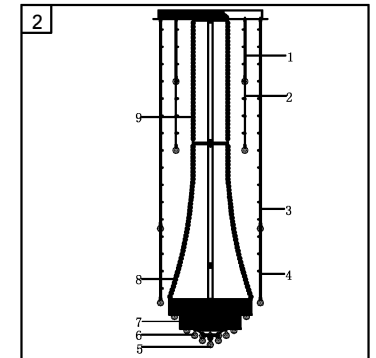

Trade Mark:
CRYSTAL WORLD INC

Product Name: Ceiling lamp
Model :6627C26C
120Vac, 60Hz,AC ONLY
Lamp size:D26" *79"H

CEILING LAMP ASSEMBLY INSTRUCTIONS

1.Screw (E) onto the (F),Screw (D) onto the (E),
Screw (C) onto the (D),Screw (B) onto the (C) ,
Screw (B) onto the (A).
Place fixture(A)onto mounting screws
(DD),secure with cap nuts (AA) .

Hardware Used

AA Cap nut		X 8
DD Mounting screw		X 8

2.Please open the clear plastic bag
carefully.and put the crystal(1)-(9)
to the fixture .

3.Install light bulbs (not included).
Use bulb
120V GU10 Bulb  12*35W Max.
+ 120V E12 Bulb  8*40W MAX