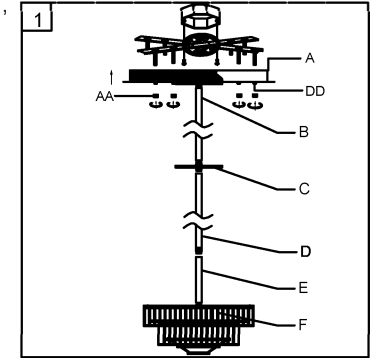

Trade Mark:
CRYSTAL WORLD INC

Product Name: Ceiling lamp
Model :6627C26C
120Vac, 60Hz,AC ONLY
Lamp size:D26" *79"H

CEILING LAMP ASSEMBLY INSTRUCTIONS

1.Screw (E) onto the (F),Screw (D) onto the (E),
Screw (C) onto the (D),Screw (B) onto the (C) ,
Screw (B) onto the (A).
Place fixture(A)onto mounting screws
(DD),secure with cap nuts (AA) .

Hardware Used

AA Cap nut		X 8
DD Mounting screw		X 8

2.Please open the clear plastic bag
carefully.and put the crystal(1)-(9)
to the fixture .

3.Install light bulbs (not included).
Use bulb
120V GU10 Bulb  12*35W Max.
+ 120V E12 Bulb  8*40W MAX