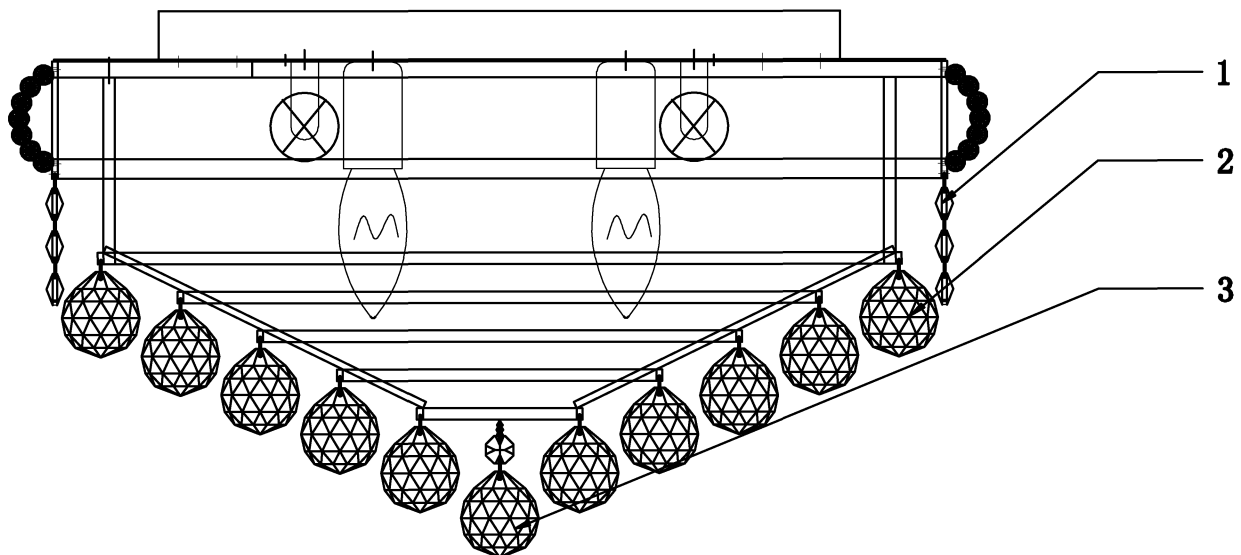

ASSEMBLE INSTRUCTION

8001C20

110V E12 BULB 8*40W

φ500*H280mm

1. PLEASE TAKE OFF THE PLASTIC SHEET FROM THE LAMP BODY.

2. PLEASE WEAR GLOVES WHEN YOU HANGING THE CRYSTAL.

3. ALL THE CRYSTAL BALL ARE 40#.

1

14mm*3pcs

88PCS

2

40mm*1pcs

90PCS

3

14mm*1pcs

40mm*1pcs

1PCS

NO.	1	2	3
Quantity	88	90	1