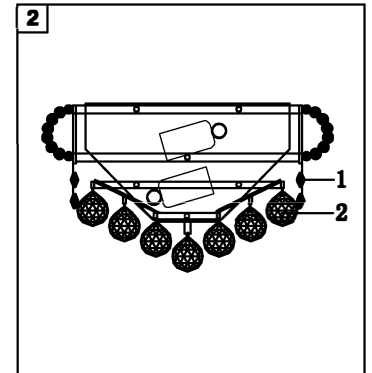

Trade Mark:
CRYSTAL WORLD INC

Product Name: Wall lamp
Model :8001W12G
120Vac, 60Hz,AC ONLY
Lamp Size:W12"xH7"xE7"

Intertek
4006677

WALL LAMP ASSEMBLY INSTRUCTIONS

1.Place fixture(A) onto Butterfly (EE).
Secure with cap nuts (AA).

Hardware Used

AA Cap nut ☉ X 2

2.Please hang the crystal (1) (2) to the
fixture.

1 2
 14mm*  30mm*
 2PCS 1PCS
 21PCS 19PCS

3.Install light bulbs (not included).
Use bulb
120V E12  2*60W Max.