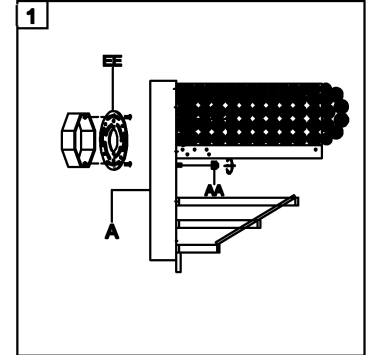

Trade Mark:
CRYSTAL WORLD INC

Product Name: Wall lamp
Model :8001W12G
120Vac, 60Hz,AC ONLY
Lamp Size:W12"xH7"xE7"

Intertek
4006677

WALL LAMP ASSEMBLY INSTRUCTIONS

1.Place fixture(A) onto Butterfly (EE).
Secure with cap nuts (AA).

Hardware Used

AA Cap nut ☉ X 2

2.Please hang the crystal (1) (2) to the
fixture.

1 2
 14mm*  30mm*
 2PCS 1PCS
 21PCS 19PCS

3.Install light bulbs (not included).
Use bulb
120V E12  2*60W Max.